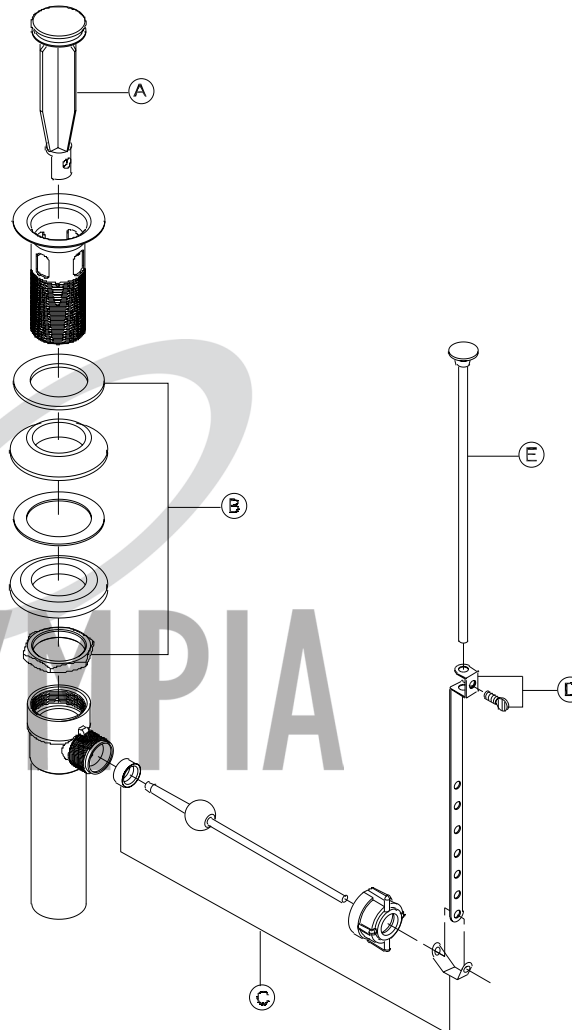

# PARTS BREAKDOWN SHEET

## 50/50 POP-UP DRAIN ASSEMBLY

OP-630004 SHOWN

**Model #:** \_\_\_\_\_

**Specific Features:** \_\_\_\_\_

**Project Name:** \_\_\_\_\_

**Submitted For:** \_\_\_\_\_

**Date:** \_\_\_\_\_

- 50/50 Pop-Up Drain Assembly
- For Use With Sinks With Overflow Drains
- 1-1/2" 50/50 Pop-up Drain

Model #	Features	Finish	
OP-630004		CP	
OP-630004-BN		PVD BN	
OP-630004-ORB		ORB	

Olympia products are engineered and manufactured to meet the following standards and codes:

ASME A112.18.1

ITEM #	DESCRIPTION
A OP-430008*	Pop-Up Stopper
B OP-530003	Mounting Kit
C OP-430009	Horizontal Rod Group
D OP-430020	Pop-up Bracket & Screw
E OP-430013*	Lift Rod