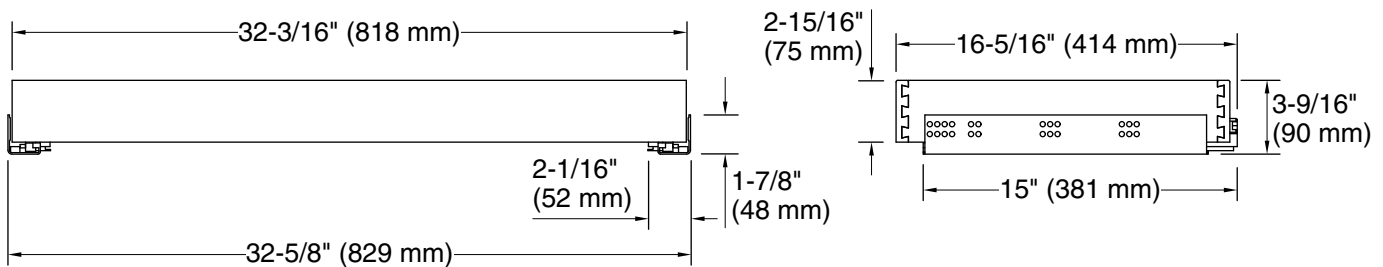

**Harken®**  
Roll-out tray for 36" vanity  
**K-99680-SH18**

**Features**

- Coordinates with Harken vanity cabinets and hardware to complete your bathroom.
- Full-extension 21" (533 mm) depth tray with soft-close undermount slides for smooth opening.

## Technical Information

All product dimensions are nominal.

Material: Wood