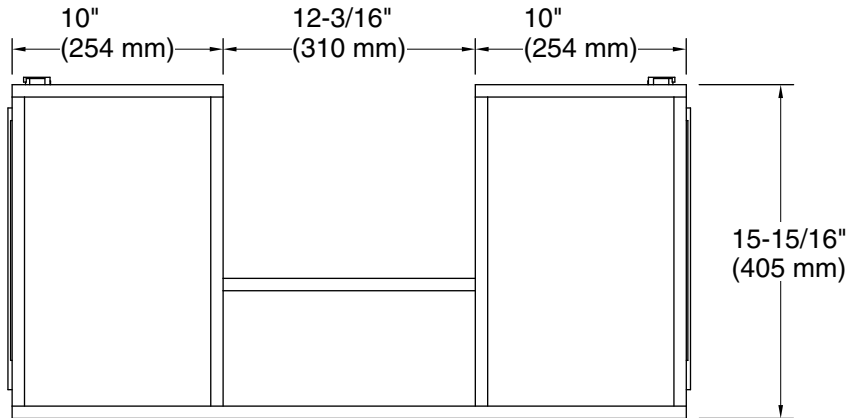

**Harken®**  
Roll-out tray for 36" vanity  
**K-99680-SH18**

**Features**

- Coordinates with Harken vanity cabinets and hardware to complete your bathroom.
- Full-extension 21" (533 mm) depth tray with soft-close undermount slides for smooth opening.

## Technical Information

All product dimensions are nominal.

Material: Wood