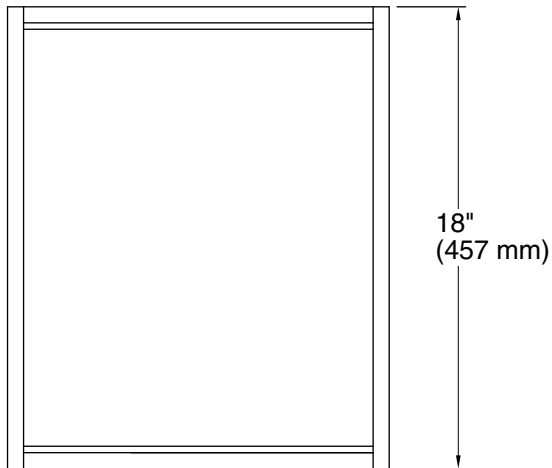

Roll-out drawer for 24" KOHLER Tailored® vanities
K-99679-SH8

Technical Information

All product dimensions are nominal.

Material: Wood, Veneers

Notes

Install this product according to the installation guide.