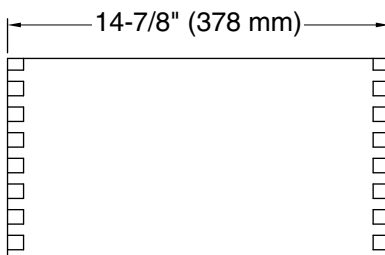

Roll-out drawer for 24" KOHLER Tailored® vanities
K-99679-SH8

Technical Information

All product dimensions are nominal.

Material: Wood, Veneers

Notes

Install this product according to the installation guide.