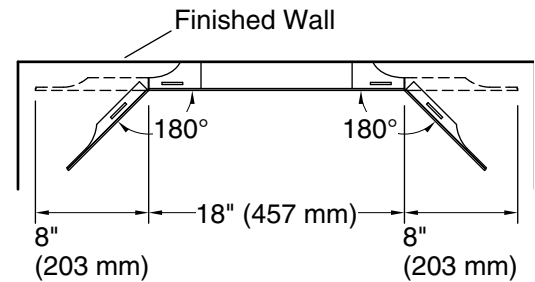

Required Electrical Service

One dedicated circuit required, protected with Class A Ground-Fault Circuit-Interrupter (GFCI). Outside North America, this device may be known as a Residual Current Device (RCD).

Lights: 120 V, 15 A, 60 Hz

Technical Information

All product dimensions are nominal.

Mirror type: Wall-mount pivot

Bluetooth® range: 33 ft (0.8 m)

Bluetooth® version: 4.0

Lighting included: Yes

Electrical component rating: Lights: 120 V, 0.3 A, 60 Hz, 36 W

Notes

Install this product according to the installation instructions.

Select the type of fastener based on the wall material. A minimum 20 lb (9.07 kg) load bearing fastener is recommended.

Install the fastener to a stud to avoid possible property and product damage.