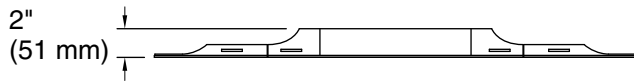

Required Electrical Service

One dedicated circuit required, protected with Class A Ground-Fault Circuit-Interrupter (GFCI). Outside North America, this device may be known as a Residual Current Device (RCD).

Lights: 120 V, 15 A, 60 Hz

Technical Information

All product dimensions are nominal.

Mirror type: Wall-mount pivot

Bluetooth® range: 33 ft (0.8 m)

Bluetooth® version: 4.0

Lighting included: Yes

Electrical component rating: Lights: 120 V, 0.3 A, 60 Hz, 36 W

Notes

Install this product according to the installation instructions.

Select the type of fastener based on the wall material. A minimum 20 lb (9.07 kg) load bearing fastener is recommended.

Install the fastener to a stud to avoid possible property and product damage.