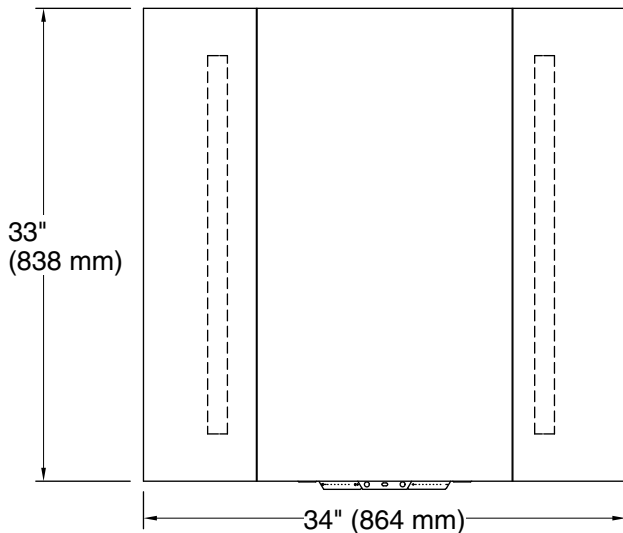

Required Electrical Service

One dedicated circuit required, protected with Class A Ground-Fault Circuit-Interrupter (GFCI). Outside North America, this device may be known as a Residual Current Device (RCD).

Lights: 120 V, 15 A, 60 Hz

Technical Information

All product dimensions are nominal.

Mirror type: Wall-mount pivot

Bluetooth® range: 33 ft (0.8 m)

Bluetooth® version: 4.0

Lighting included: Yes

Electrical component rating: Lights: 120 V, 0.3 A, 60 Hz, 36 W

Notes

Install this product according to the installation instructions.

Select the type of fastener based on the wall material. A minimum 20 lb (9.07 kg) load bearing fastener is recommended.

Install the fastener to a stud to avoid possible property and product damage.