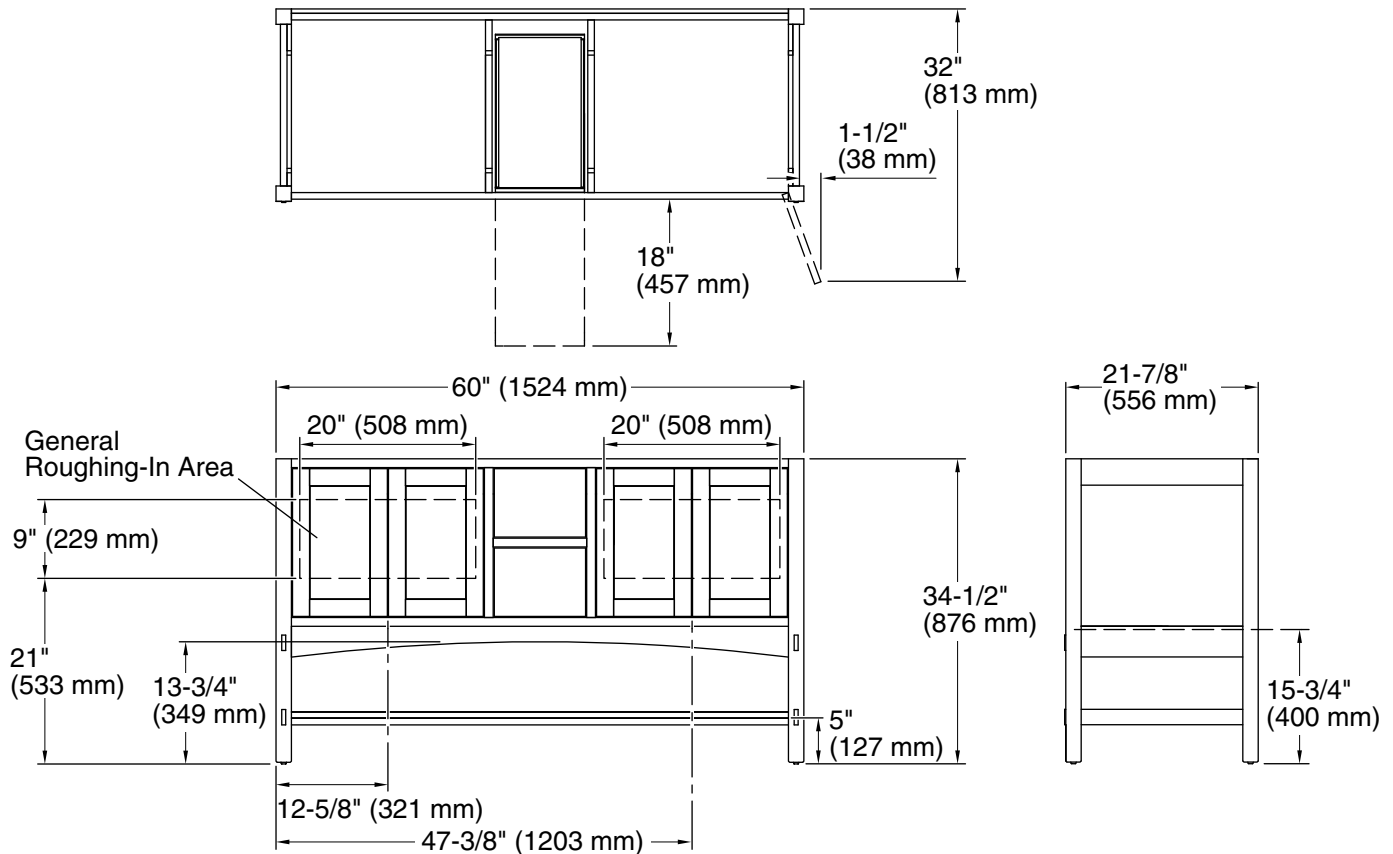

Technical Information

All product dimensions are nominal.

Vanity type: Standard

Notes

Install this product according to the installation guide.

Decorative cabinet hardware is not supplied. Refer to the KOHLER bath accessories line for recommended cabinet hardware to complement your vanity.

Select the type of fastener based upon the wall material. Two 250 lb (113.4 kg) minimum load bearing fasteners are recommended.