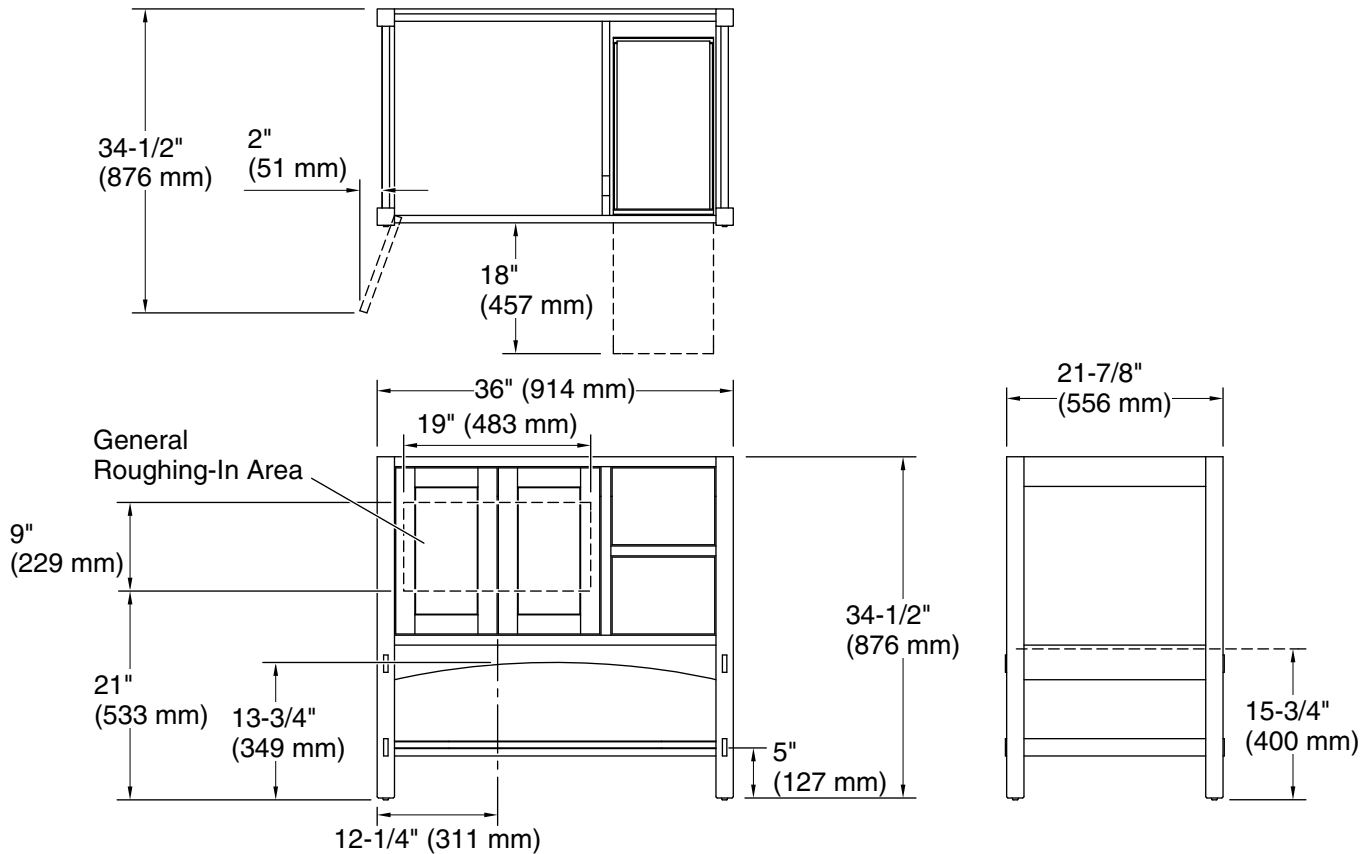

## Features

- Catalyzed conversion varnish provides a durable moisture-resistant finish.
- Two doors and two drawers on right.
- Three-way adjustable slow-close door hinges with 110-degree opening capability for easy cabinet access.
- Full-extension 18" depth drawers with slow-close under-mount slides for smooth opening.
- Solid wood drawers with dovetail construction.
- Coordinates with the K-99687 Poplin/Marabou rectangular pull (sold separately).
- Combines with Ceramic/Impressions™, Solid/Expressions™, and Iron/Impressions™ vanity tops (sold separately) for a complete vanity.
- Customize your storage with optional in-door accessories, in-drawer accessories, and medicine cabinet surrounds and side kits (sold separately).

## Technical Information

All product dimensions are nominal.

Vanity type: Standard