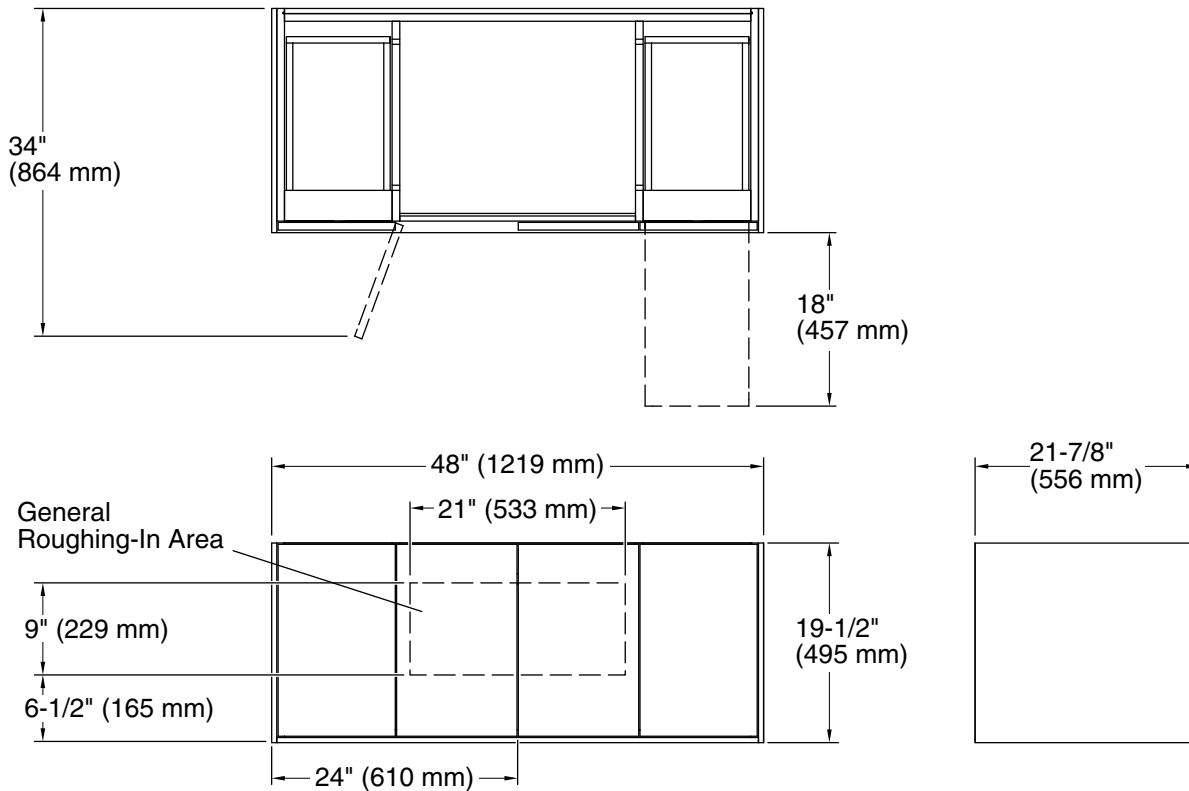

## Technical Information

All product dimensions are nominal.

Vanity type: Wall-mount