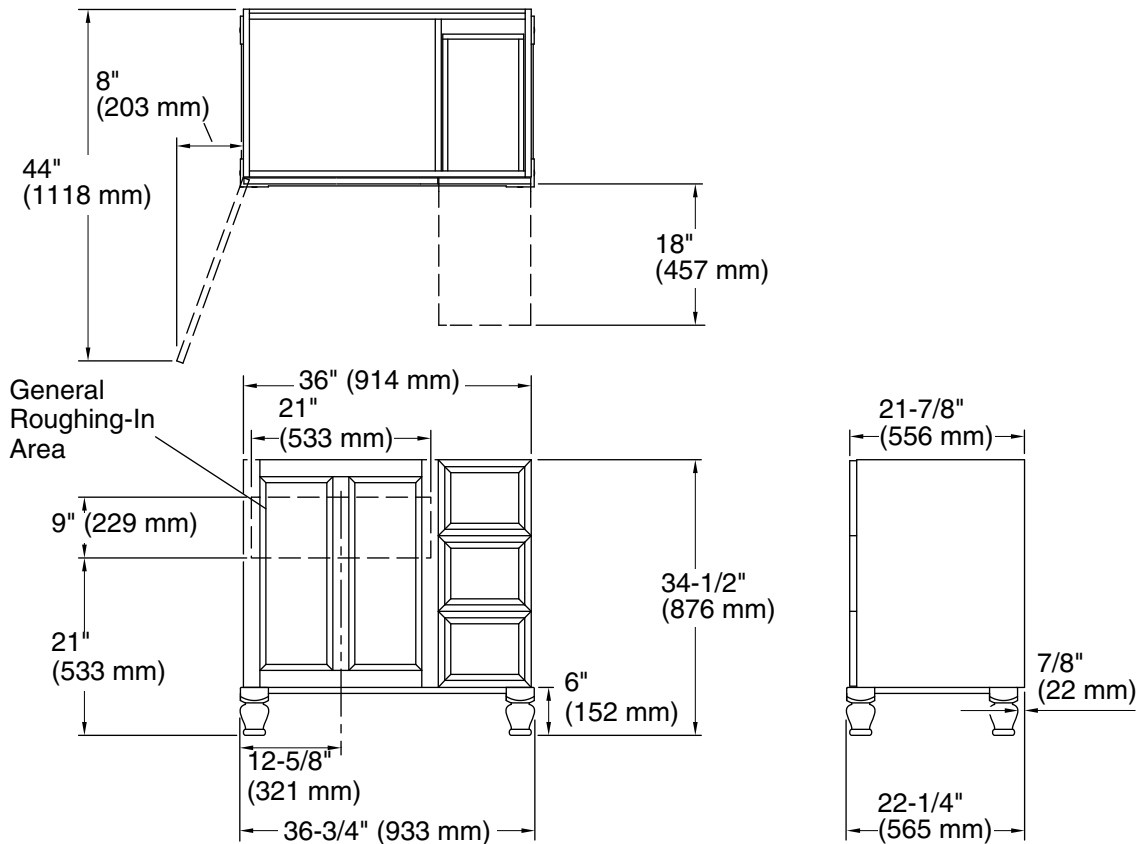

Color tiles intended for reference only.

Color	Code	Description
	1WA	Linen White
	1WB	Claret Suede
	1WH	Woolen Oak
	1WT	Mohair Grey

Technical Information

All product dimensions are nominal.

Vanity type: Standard