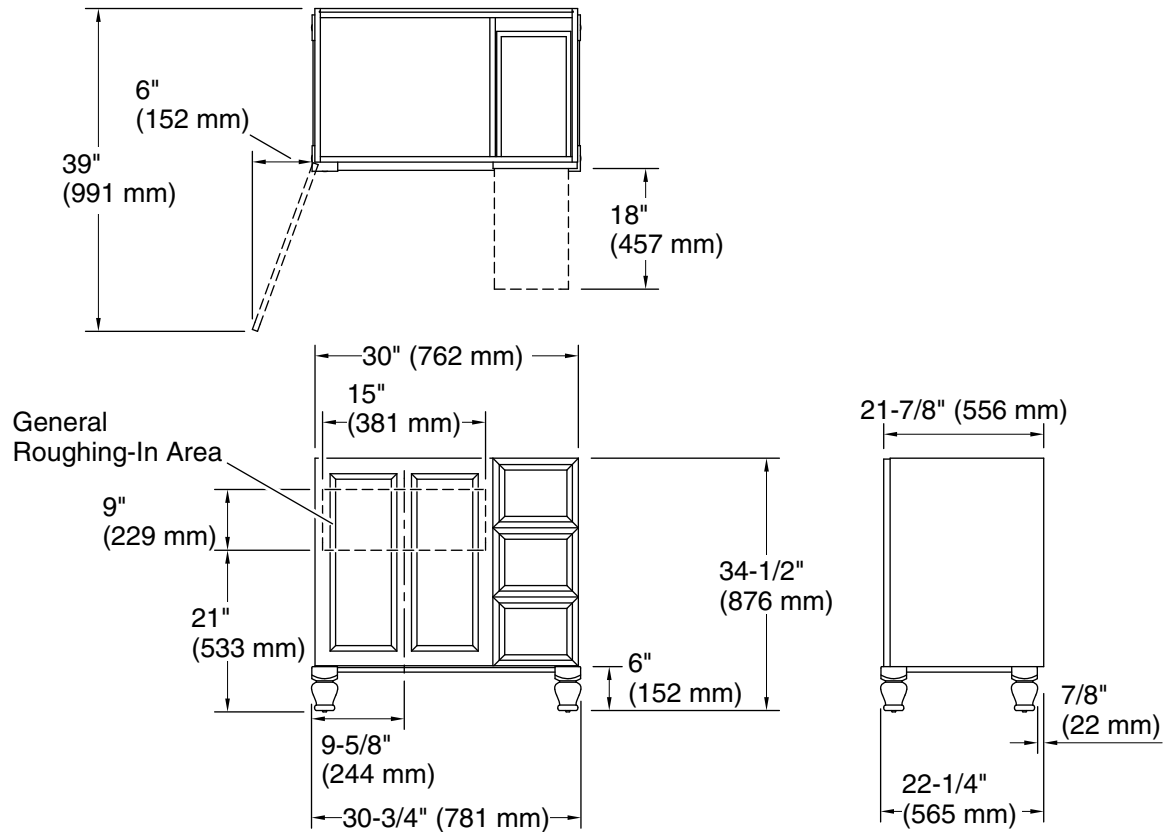

Color tiles intended for reference only.

Color	Code	Description
	1WA	Linen White
	1WB	Claret Suede
	1WH	Woolen Oak
	1WT	Mohair Grey

Technical Information

All product dimensions are nominal.

Vanity type: Standard