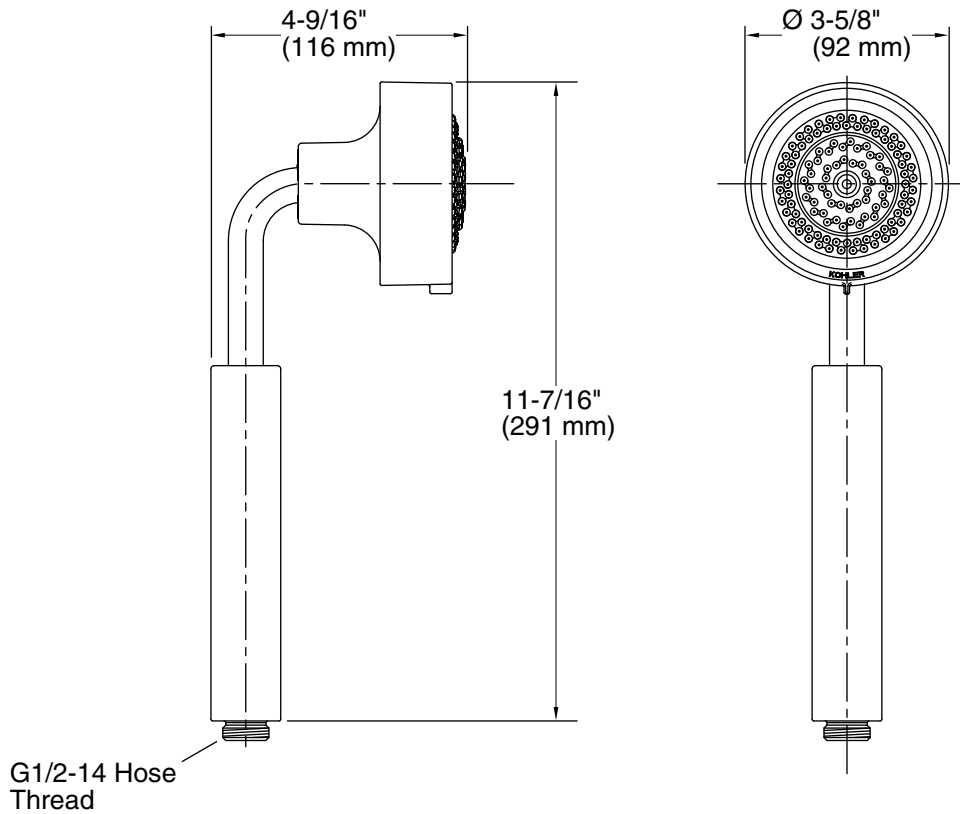

Features

- Adjustable oversized sprayface.
- MasterClean™ sprayface features an easy-to-clean surface that withstands mineral buildup.
- Complements Purist faucets and accessories.
- Ergonomic sprayhead pivots.
- 1.75 gpm (6.6 lpm) maximum flow rate.
- Wide-coverage, medium-coverage, forceful-utility, and water-saving spray options.
- Water-saving spray meets ADA requirement for non-positive shutoff.
- Features a non-positive shut off: water-saving pause mode to temporarily reduce water flow.

Technical Information

All product dimensions are nominal.

Drain included: No

Handshower:

Rated maximum flow: 1.75 gal/min (6.6 l/min)

Notes

Install this product according to the installation guide.

Plumbing codes require approved backflow prevention devices to be installed in-line to handshowers. Please consult with local plumbing officials.