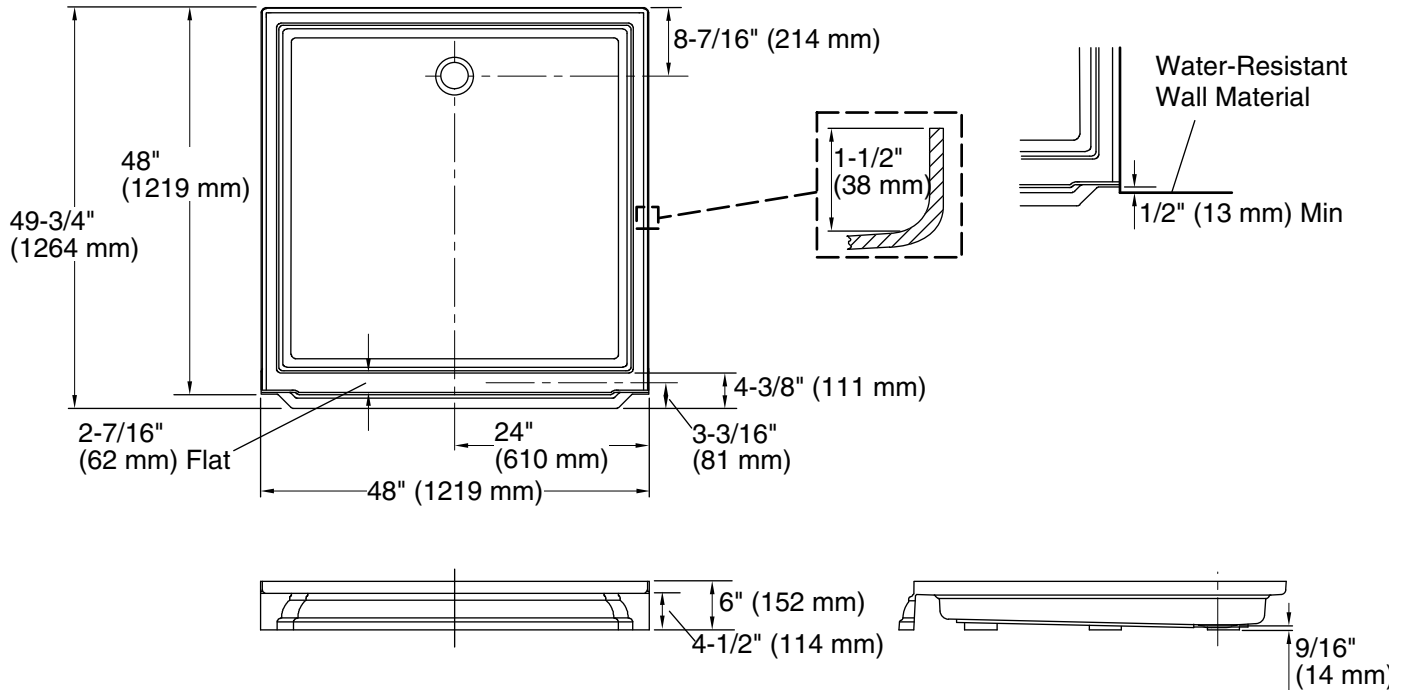

Technical Information

All product dimensions are nominal.

Installation:	Three-wall alcove
Drain location:	Center rear
Weight:	55 lbs (24.9 kg)
Minimum floor load:	20 lbs/ft² (97.6 kg/m²)

Notes

Measure your actual product for rough-in details.

Install this product according to the installation instructions.

Shimming may be required to level the fixture.

Shimming between stud frame and fixture may be required.

Stud opening tolerance is + 1/4" (6 mm), - 0" (0 mm).