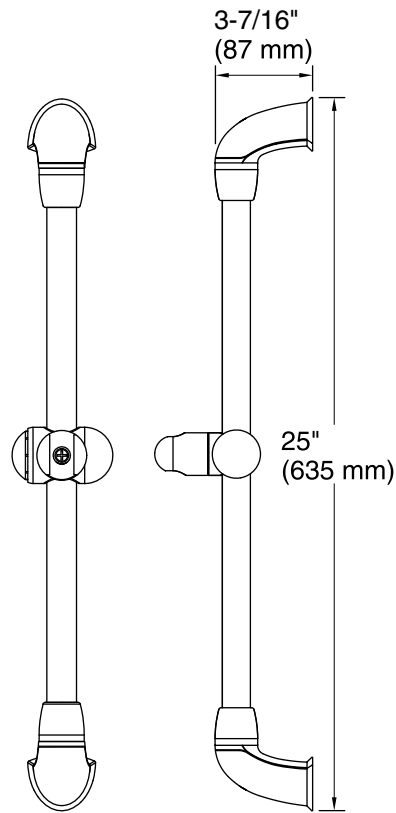

Features

- Includes soap dish and adjustable mounting bracket.
- For use with MasterShower handshower systems.

Material

- KOHLER finishes resist corrosion and tarnishing.

Codes/Standards

None Applicable

KOHLER® Faucet Lifetime Limited Warranty

Technical Information

All product dimensions are nominal.

Notes

Install this product according to the installation guide.