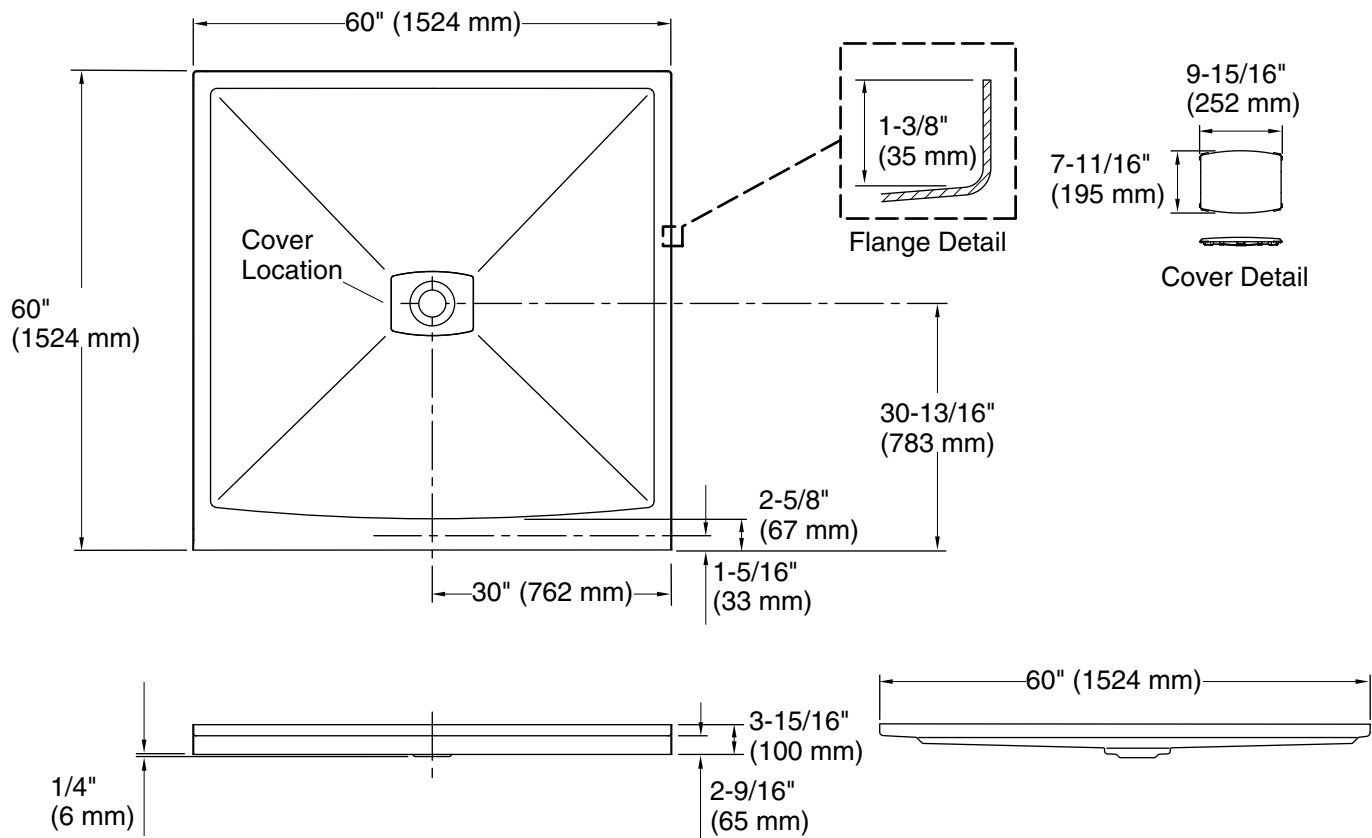

Color	Code	Description
	0	White
	96	Biscuit
	47	Almond
	NY	Dune
	95	Ice™ Grey
	33	Mexican Sand™
	58	Thunder™ Grey
	7	Black Black™

Technical Information

All product dimensions are nominal.

Installation:	Three-wall alcove
Drain location:	Center
Weight:	83 lbs (37.6 kg)
Minimum floor load:	15 lbs/ft ² (73.2 kg/m ²)

Notes

Measure your actual product for rough-in details.

Install this product according to the installation instructions.

Shimming may be required to level the fixture.

Shimming may be required between the stud frame and the fixture.