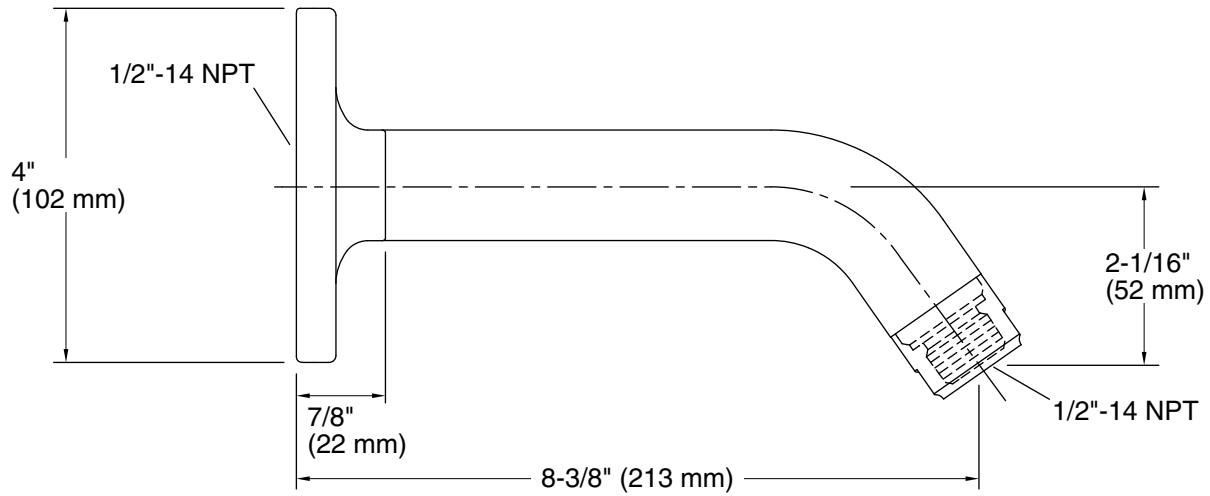

Features

- 1/2" - 14 NPT connection.
- Fluid design lines for ease of cleaning.
- For use with any KOHLER showerhead (sold separately).

Material

- Metal construction.

Recommended Products/Accessories

K-23723 Faucet cleaner

Technical Information

All product dimensions are nominal.

Notes

Install this product according to the installation guide.