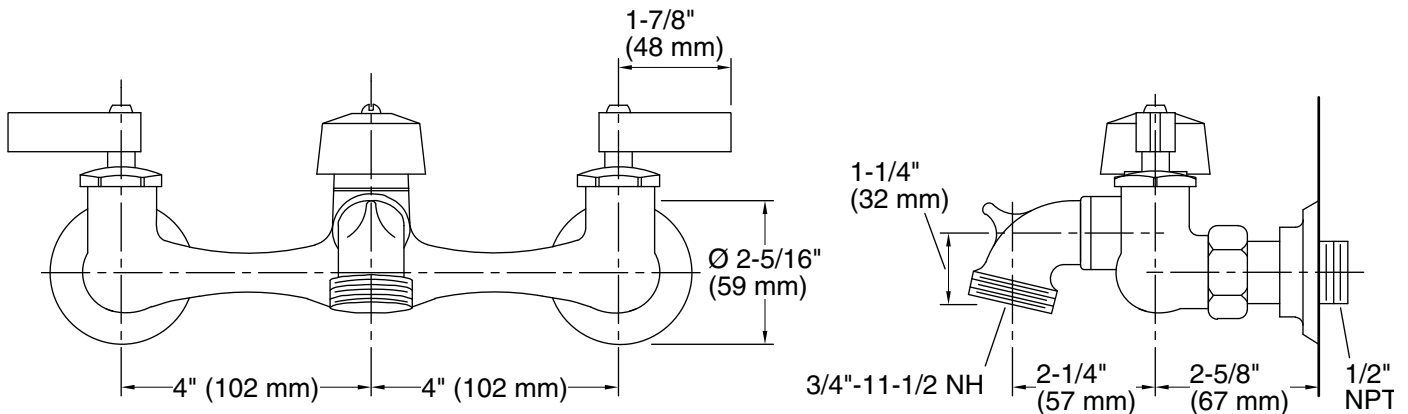

Features

- Valvet® valves with brass valve bodies.
- Internal NPT connections.
- With vacuum breaker.
- With pail hook.
- 2-1/4" (57 mm) threaded spout for hose connection.
- 8-inch centers.

Material

- Solid-brass construction for durability and reliability.

Technical Information

All product dimensions are nominal.

Notes

Install this product according to the installation guide.

ADA, CSA B651 compliant when installed to the specific requirements of these regulations.