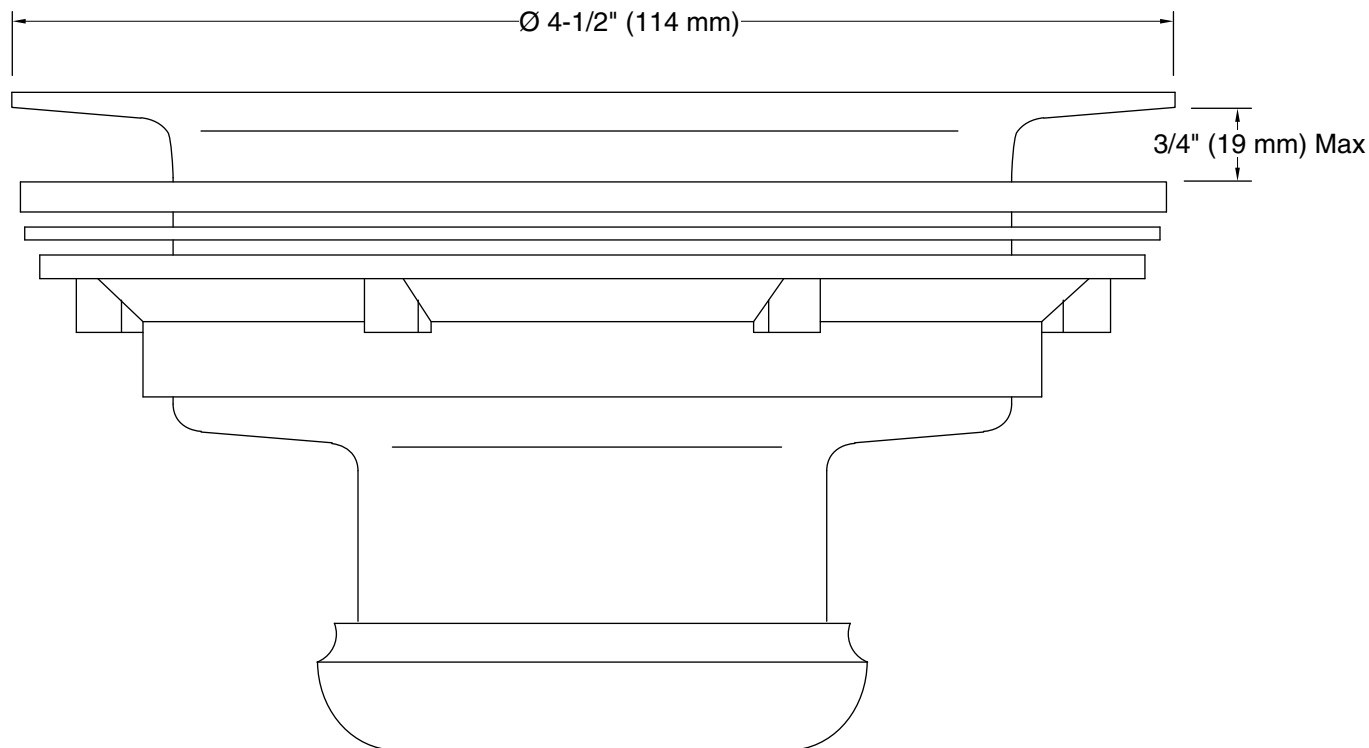

Features

- For sink installations with 3-1/2" (89 mm) or 4" (102 mm) outlet.
- Removable stainless steel basket strainer.
- 1-1/2" (38 mm) diameter connection.
- Less tailpiece.

Material

- Stainless steel construction.

Color tiles intended for reference only.

Color	Code	Description
	CP	Polished Chrome

Technical Information

All product dimensions are nominal.

Notes

Install this product according to the installation guide.