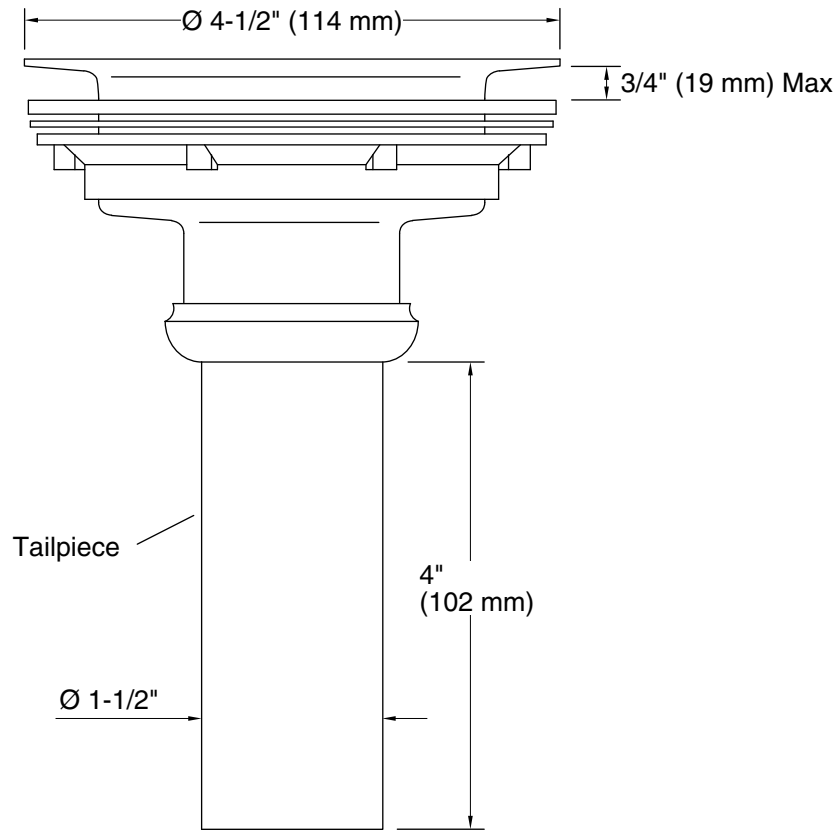

Features

- For sink installations with 3-1/2" (89 mm) or 4" (102 mm) outlet.
- Includes 4" tailpiece.
- 1-1/2" (38 mm) connection and 4" (102 mm) tailpiece.

Material

- Premium metal construction for durability and reliability.

Technical Information

All product dimensions are nominal.

Notes

Install this product according to the installation guide.