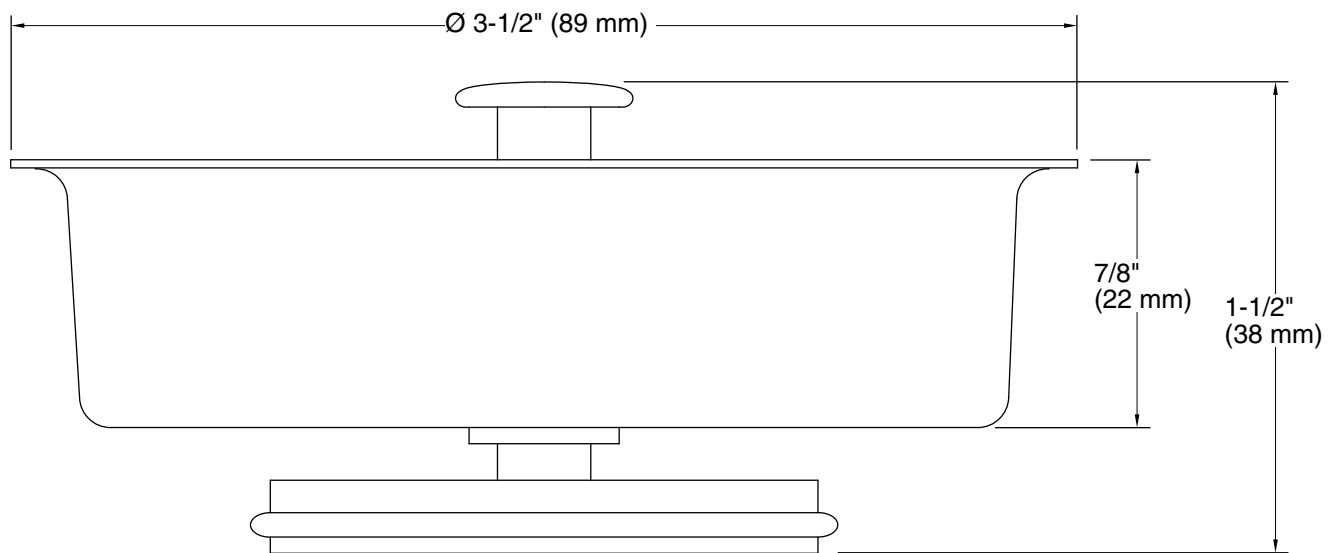

Features

- Removable basket with an open/close stopper that seals tightly into Duostrainer body

Material

- Premium metal construction for durability and reliability

Installation

- Fits sinks with standard 3-1/2" or 4" outlet
- Requires K-8804 Duostrainer body and tailpiece (sold separately)

Technical Information

All product dimensions are nominal.

Material: Stainless Steel, Brass

Notes

Install this product according to the installation guide.