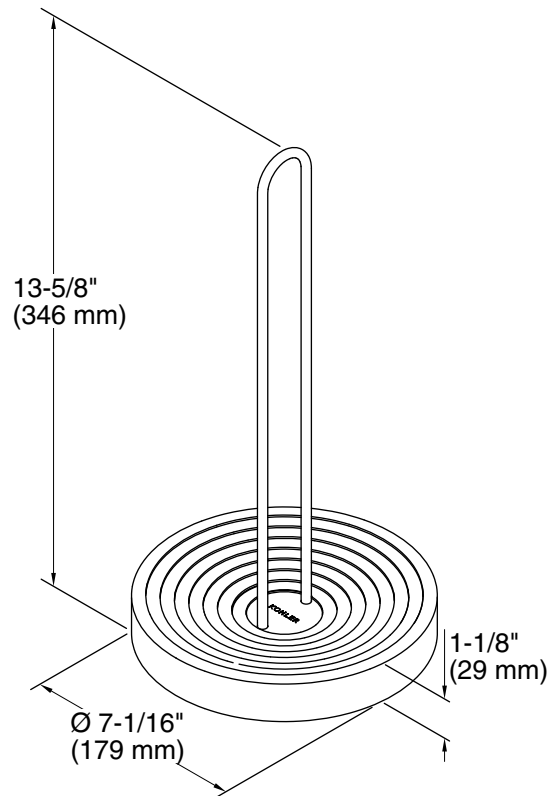

Features

- Stepped base helps prevent towels from unrolling.
- Tension loop controls dispensing.
- Weighted base prevents tipping.
- Durable and rust-resistant.

Material

- Stainless-steel mast.

Recommended Products/Accessories

Color	Code	Description
-------	------	-------------

	0	White
	CHR	Charcoal

Technical Information

All product dimensions are nominal.

Material: Plastic, Stainless Steel