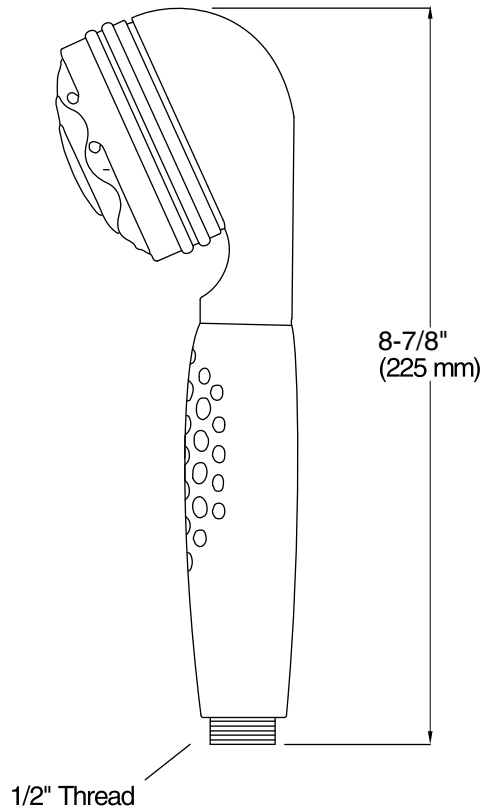

Technical Information

All product dimensions are nominal.

Handshower:

Rated maximum flow: 2 gal/min (7.6 l/min)

Pressure: 80 psi (5.5 bar)

Notes

Install this product according to the installation guide.

OBC compliant when installed to the specific requirements of these regulations.