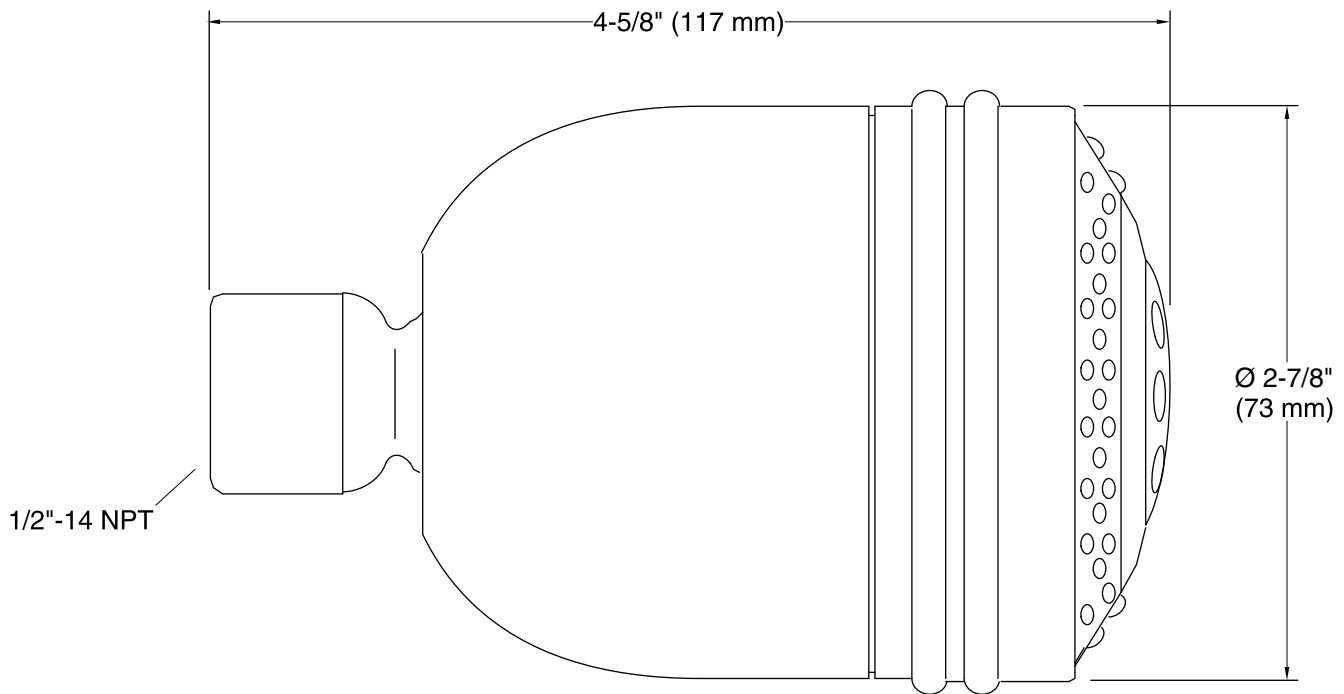

Technical Information

All product dimensions are nominal.

Showerhead/Body Spray:

Rated maximum flow: 2.5 gal/min (9.5 l/min)

Notes

Install this product according to the installation guide.