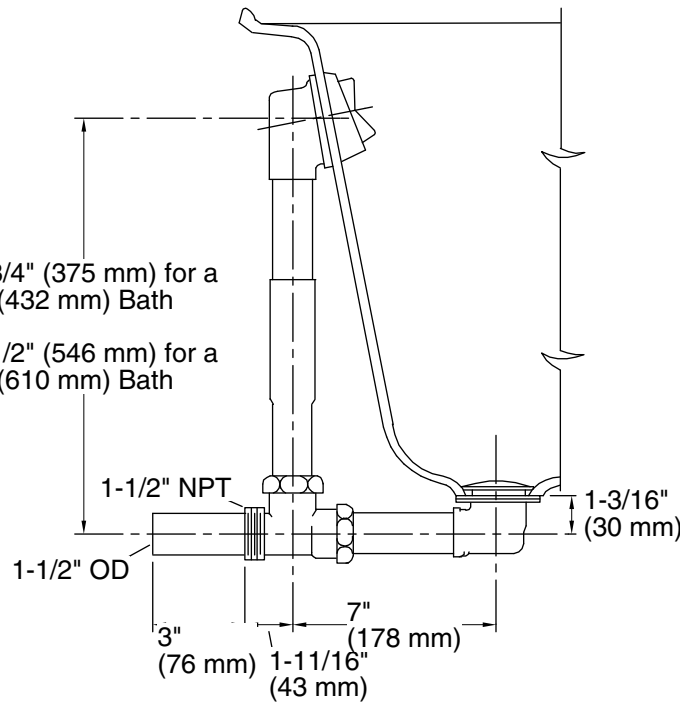

Features

- Adjustable trip lever pop-up drain.
- For use with 17" - 24" (432 - 610 mm) deep baths, whirlpools, and BubbleMassage™ air baths.
- 1½" (38 mm) connection.

Material

- 17-gauge brass construction.
- Brass tailpiece.

Installation

- Above- or through-floor installation.

Recommended Products/Accessories

- K-23726 Drain treatment
- K-23723 Faucet cleaner

Codes/Standards

ASME A112.18.2/CSA B125.2

KOHLER® One-Year Limited Warranty

Through-the-Floor

Above-the-Floor

Technical Information

All product dimensions are nominal.

Notes

Install this product according to the installation guide.