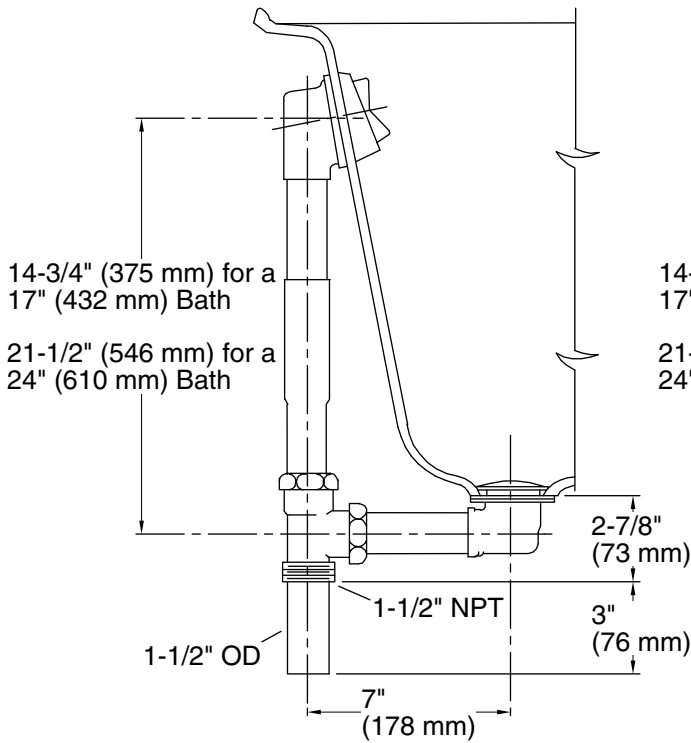

Features

- Adjustable trip lever pop-up drain.
- For use with 17" - 24" (432 - 610 mm) deep baths, whirlpools, and BubbleMassage™ air baths.
- 1½" (38 mm) connection.

Material

- 17-gauge brass construction.
- Brass tailpiece.

Installation

- Above- or through-floor installation.

Recommended Products/Accessories

- K-23726 Drain treatment
- K-23723 Faucet cleaner

Codes/Standards

ASME A112.18.2/CSA B125.2

KOHLER® One-Year Limited Warranty

Through-the-Floor

Above-the-Floor

Technical Information

All product dimensions are nominal.

Notes

Install this product according to the installation guide.