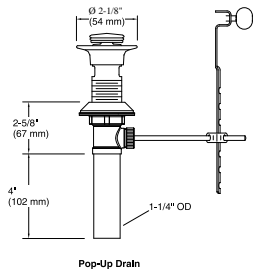

### Features

- 17-gauge brass construction
- Adjustable trip lever
- 1-1/4" (32 mm) connection

### Technical Information

All product dimensions are nominal.

Material: Brass