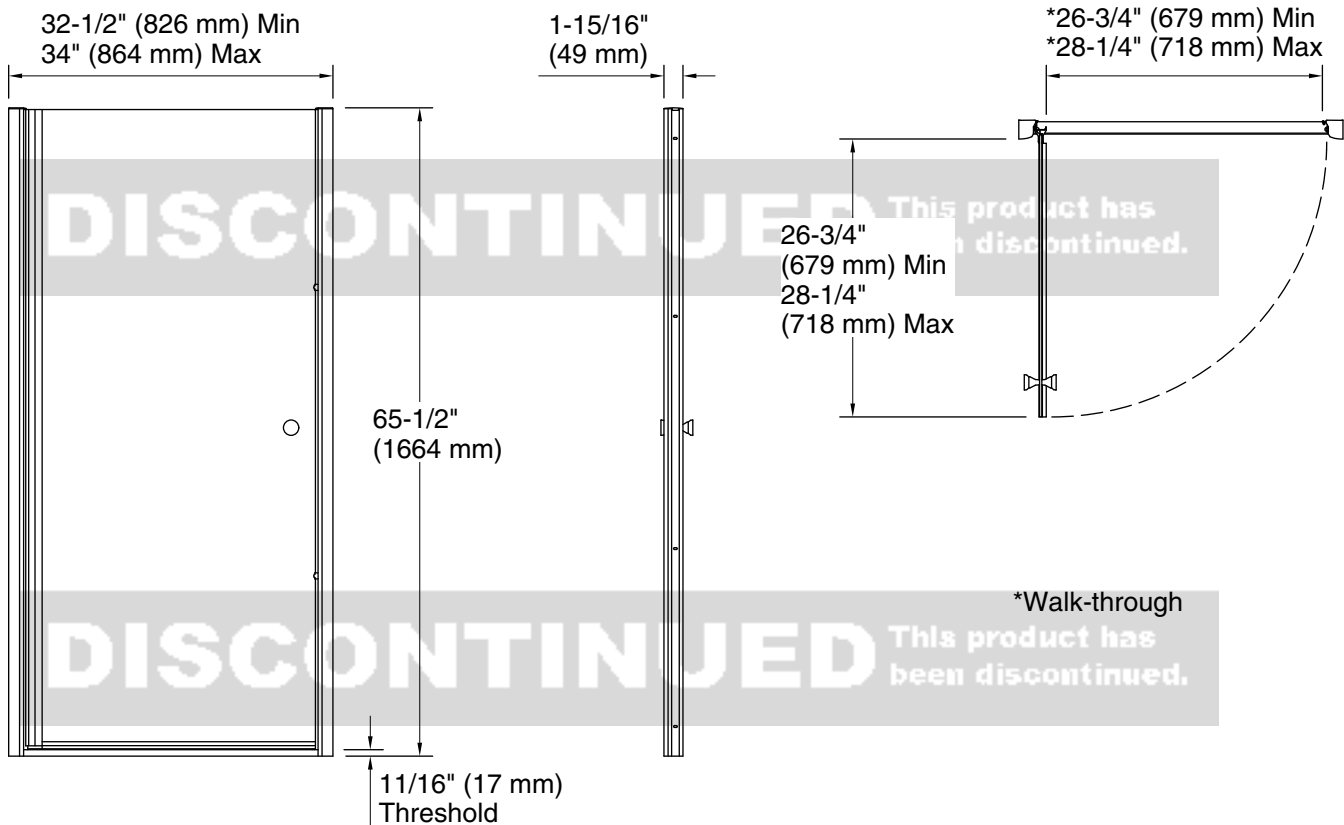

### Installation

- Out-of-plumb adjustability simplifies installation.
- Door can be installed to open to the left or right to suit your bathroom layout.
- Not for use in hospitality.

## Technical Information

All product dimensions are nominal.

Installation type: For shower base installation

Opening style: Pivot

Opening Width - Min: 32-1/2" (826 mm)

Opening Width - Max: 34" (864 mm)

Walk-through - Min: 26-3/4" (679 mm)

Walk-through - Max: 28-1/4" (718 mm)

Base-To-Wall Radius - Max: 3/8" (10 mm)

Glass thickness: 1/4" (6 mm)

Glass coating: CleanCoat®

## Notes

Install this product according to the installation guide.

The vertical opening should be a minimum of 66" (1676 mm) to allow for installation clearance.