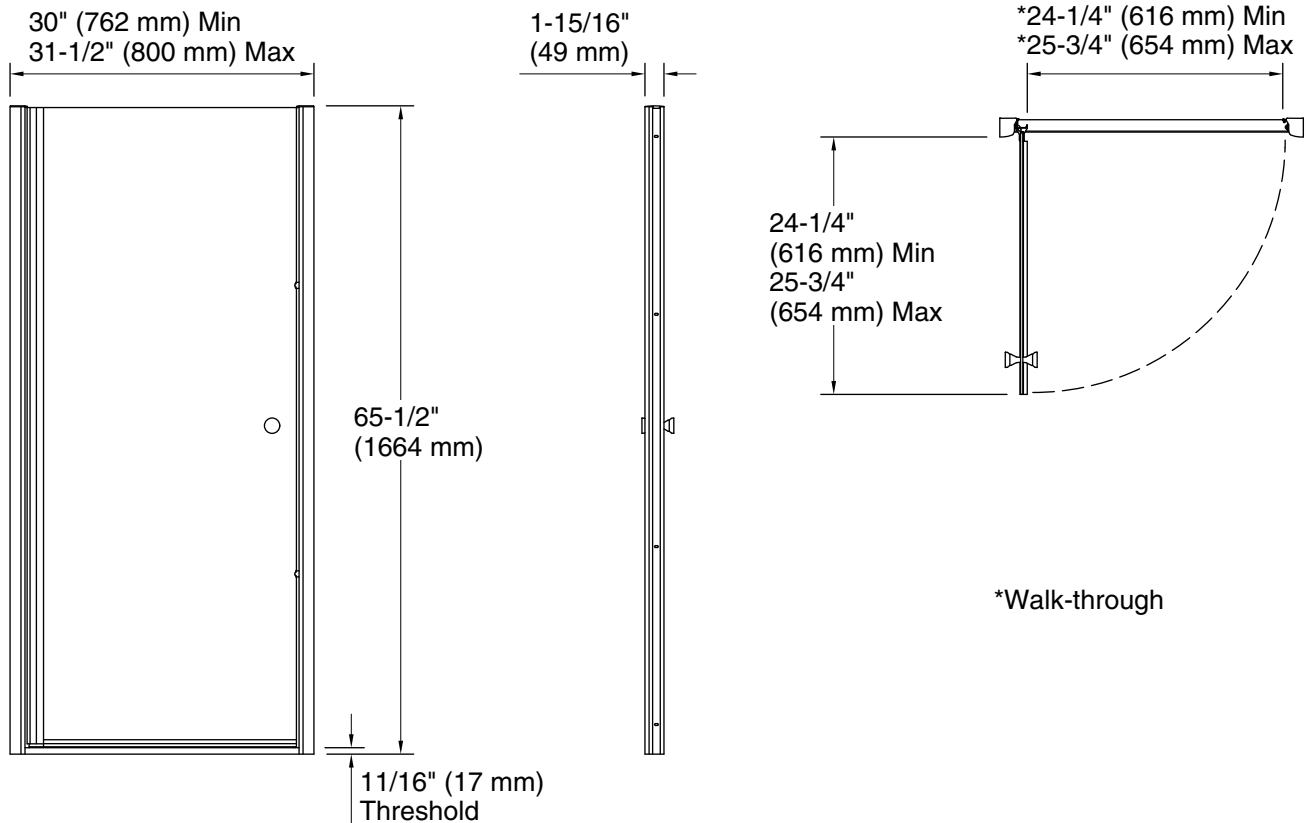

### Installation

- Out-of-plumb adjustability simplifies installation.
- Door can be installed to open to the left or right to suit your bathroom layout.
- Not for use in hospitality.

### Technical Information

All product dimensions are nominal.

Installation type:	For shower base installation
Opening style:	Pivot
Opening Width - Min:	30" (762 mm)
Opening Width - Max:	31-1/2" (800 mm)
Walk-through - Min:	24-1/4" (616 mm)
Walk-through - Max:	25-3/4" (654 mm)
Base-To-Wall Radius - Max:	3/8" (10 mm)
Glass thickness:	1/4" (6 mm)
Glass coating:	CleanCoat®

### Notes

Install this product according to the installation guide.

The vertical opening should be a minimum of 66" (1676 mm) to allow for installation clearance.