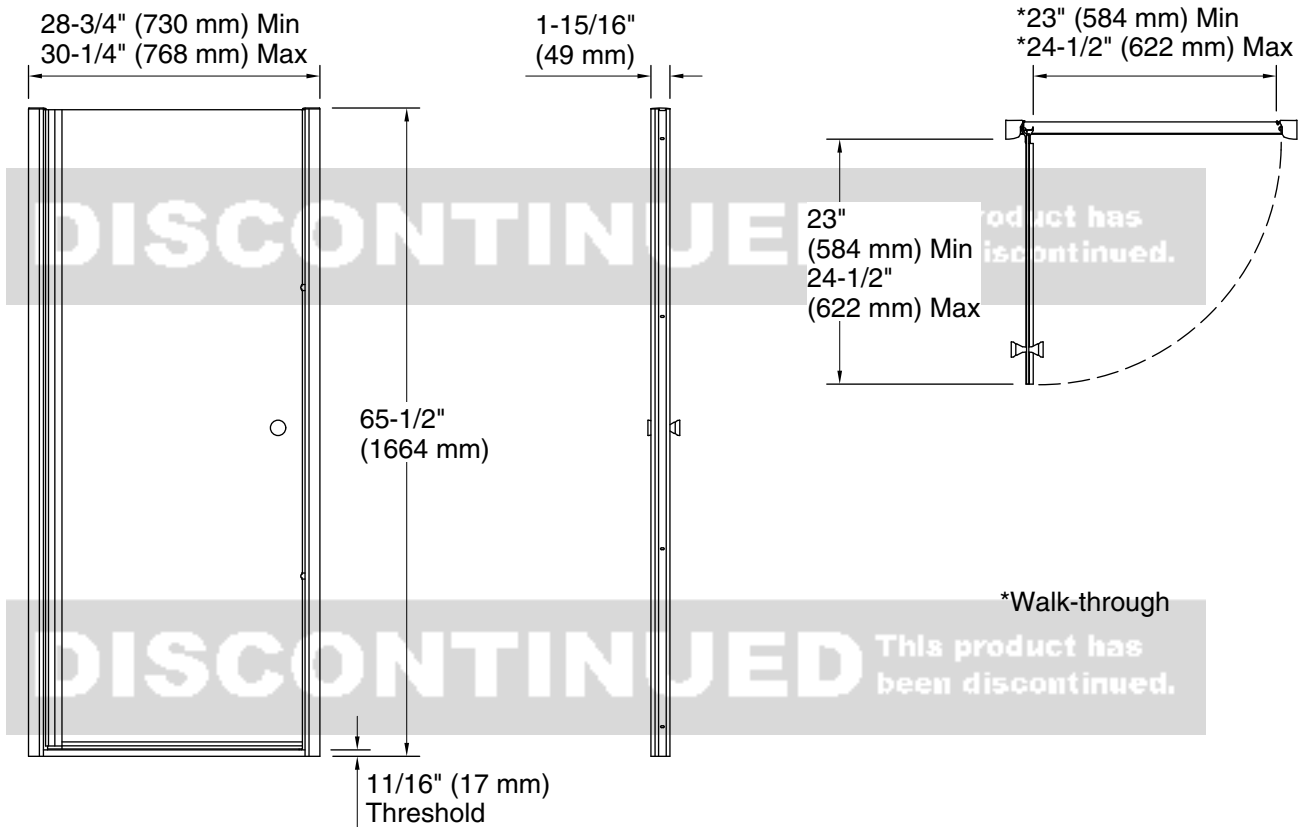

Technology

- Inside and outside solid-brass pull handles.
- Two roller-compression latches ensure smooth, secure closure.

Installation

- Out-of-plumb adjustability simplifies installation.
- Door can be installed to open to the left or right to suit your bathroom layout.
- Not for use in hospitality.

See website for detailed warranty information.

Available Glass Options

Code	Description
L	Crystal Clear

DISCONTINUED This product has been discontinued.

Technical Information

All product dimensions are nominal.

Installation type: For shower base installation

Opening style: Pivot

Opening Width - Min: 28-3/4" (730 mm)

Opening Width - Max: 30-1/4" (768 mm)

Walk-through - Min: 23" (584 mm)

Walk-through - Max: 24-1/2" (622 mm)

Base-To-Wall Radius - Max: 3/8" (10 mm)

Glass thickness: 1/4" (6 mm)

Glass coating: CleanCoat®

Notes

Install this product according to the installation guide.

The vertical opening should be a minimum of 66" (1676 mm) to allow for installation clearance.