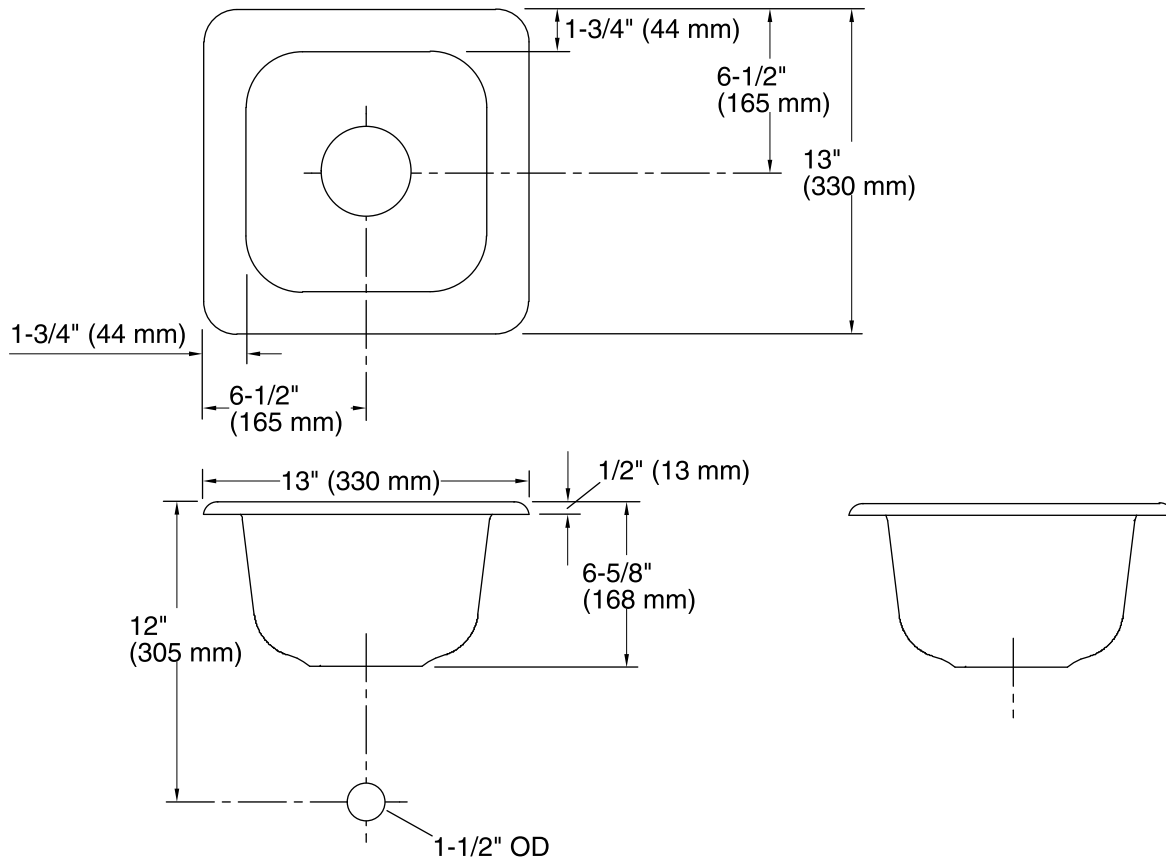

Addison®
Top-mount Bar Sink
K-6552

Features

- 15-inch minimum base cabinet width.
- Single bowl.
- 6-inch depth.
- No faucet holes.
- Small size fits compact spaces.

Material

- KOHLER® enameled cast iron.

See website for detailed warranty information.

Available Colors/Finishes

Color tiles intended for reference only.

Color Code Description

	0	White
	97	Timberline™

Technical Information

All product dimensions are nominal.

Bowl configuration:	Single
Installation:	Top-mount
Cutout:	Top-mount, 11-3/4" x 11-3/4" (298 mm x 298 mm) with 1" (25 mm) radius corners
Min. base cabinet width:	15" (381 mm)
Bowl area:	Length: 10" (254 mm) Width: 10" (254 mm) Bowl depth: 6" (152 mm)
Drain hole:	3-5/8" (92 mm)