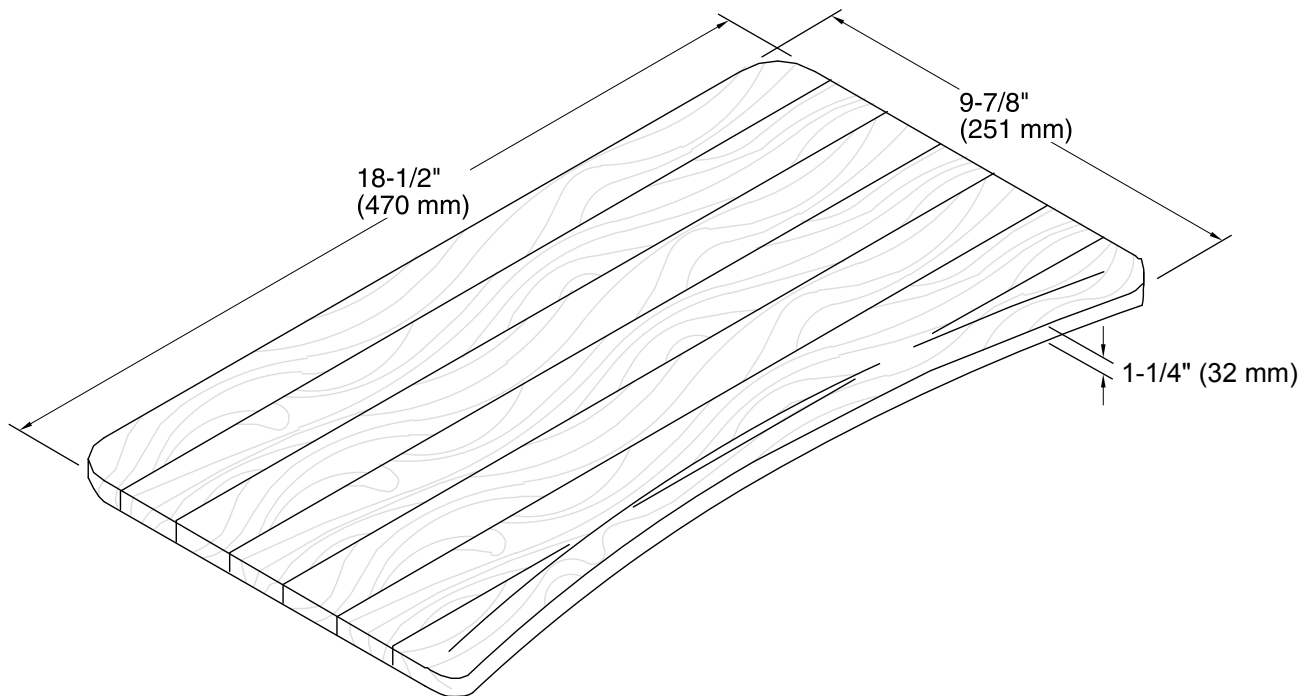

Technical Information

All product dimensions are nominal.