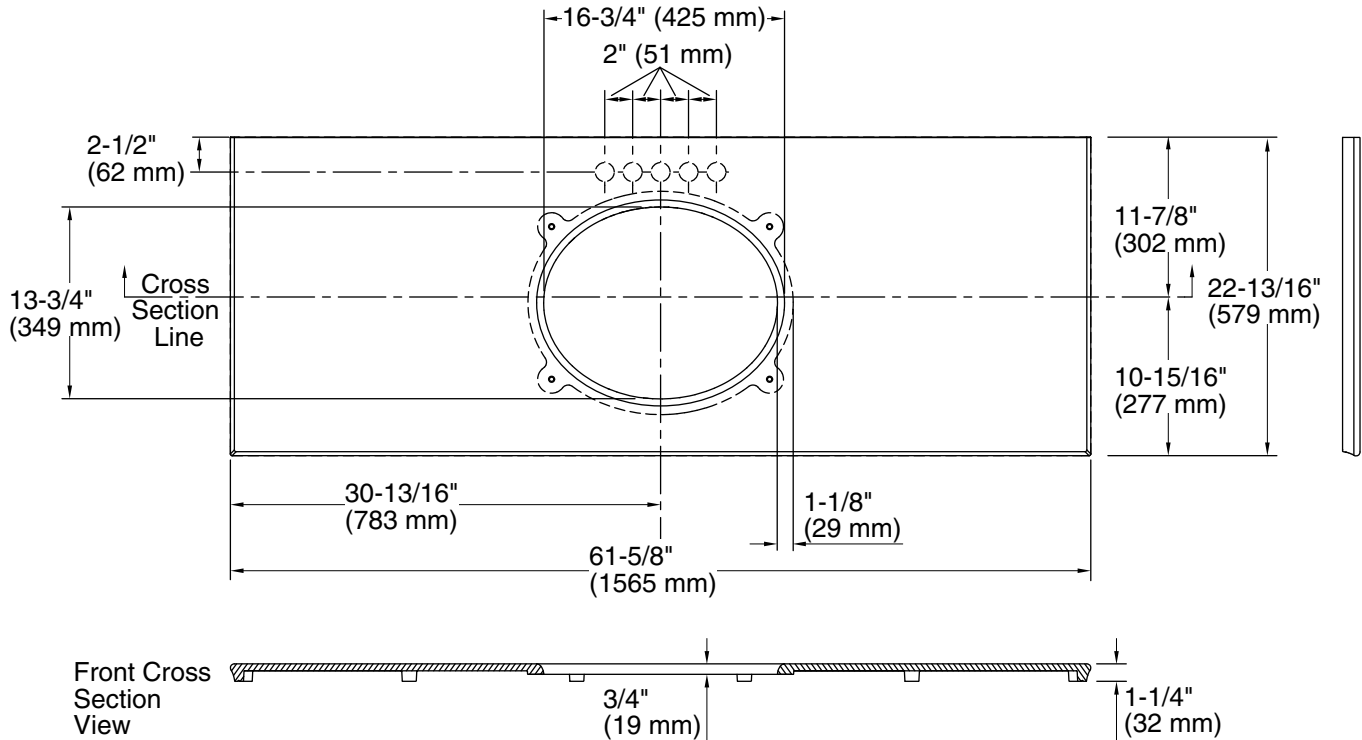

Technical Information

All product dimensions are nominal.

Basin configuration: Single Bowl
Center(s): 8" (203 mm)
Bowl area (Basin #1): Length: 16-3/4" (425 mm)
Width: 13-3/4" (349 mm)
With overflow: No

Notes

Install this product according to the installation instructions.
Observe all local plumbing and building codes.
This countertop is designed to be installed with a KOHLER or standard-size vanity.
Faucet hole and sink-mounting locations are marked on the underside of the countertop.