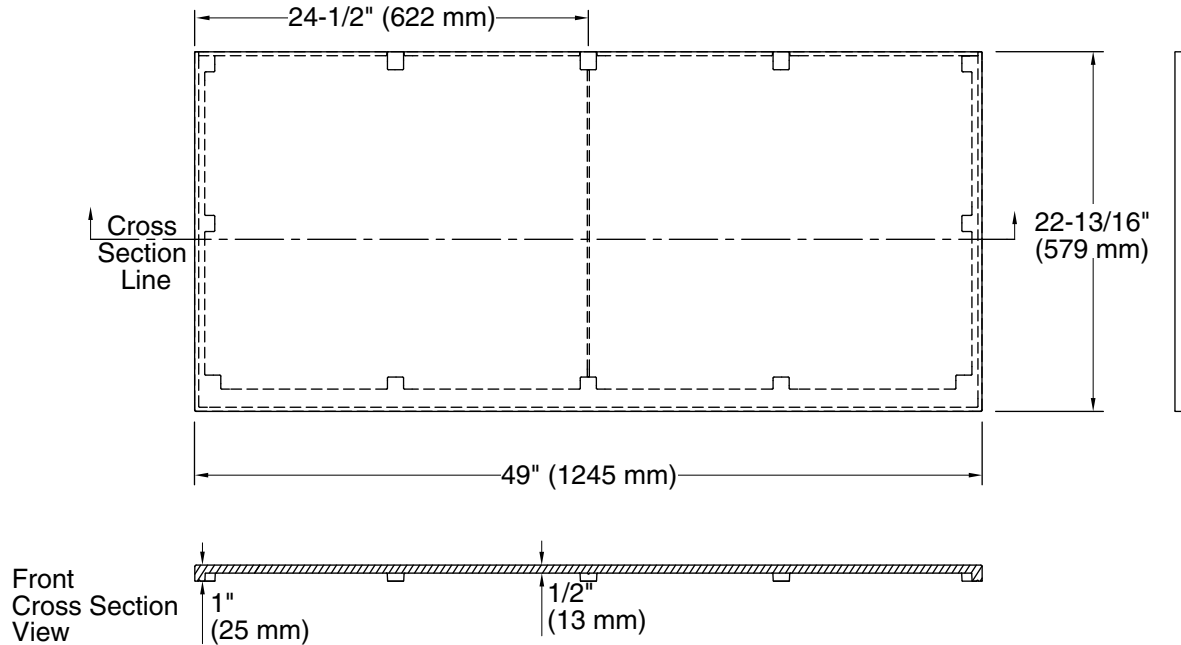

Features

- Pairs with KOHLER drop-in and above-counter bathroom sinks.
- Pilot holes for single, 4-inch centerset, and 8-inch wideset faucets.
- Coordinates with the industry-standard 48-inch vanities in the KOHLER® Tailored vanity collection.
- Field trimmable for alcove and corner installations.
- Optional side and backsplashes available (sold separately).

Material

- Solid surface.

Installation

- Vanity top.
- Accommodates single, 4-inch, and 8-inch center faucet configurations.

Recommended Products/Accessories

K-23723 Faucet cleaner

Codes/Standards

None Applicable

Technical Information

All product dimensions are nominal.

Installation: Vanity top/ITB

Notes

Install this product according to the installation instructions.

Observe all local plumbing and building codes.

This countertop is designed to be installed with a KOHLER or standard-size vanity.