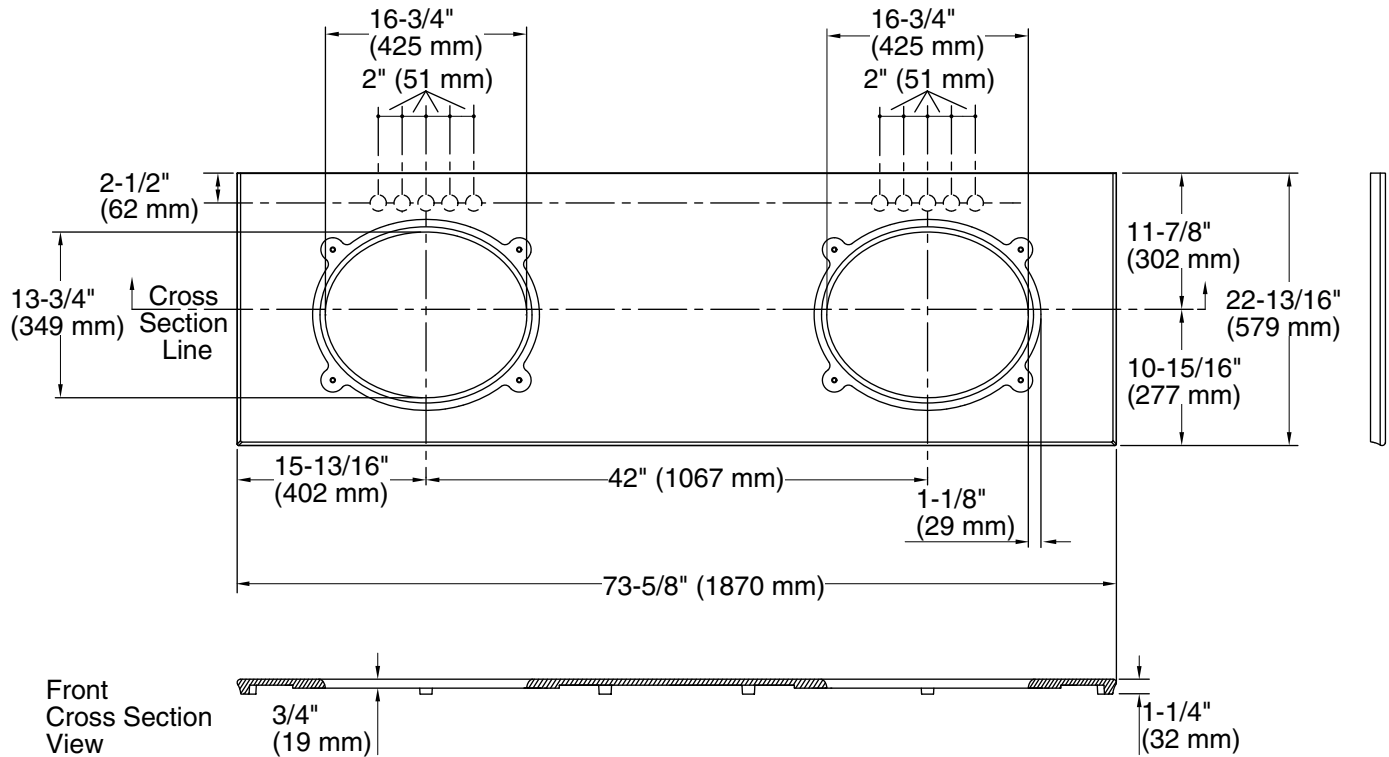

Technical Information

All product dimensions are nominal.

Bowl configuration: Double equal

Installation: Vanity top/ITB

Bowl area (Left): Length: 16-3/4" (425 mm)
Width: 13-3/4" (349 mm)

Bowl area (Right): Length: 16-3/4" (425 mm)
Width: 13-3/4" (349 mm)

Notes

Install this product according to the installation instructions.

Observe all local plumbing and building codes.

This countertop is designed to be installed with a KOHLER or standard-size vanity.

Faucet hole and sink-mounting locations are marked on the underside of the countertop.