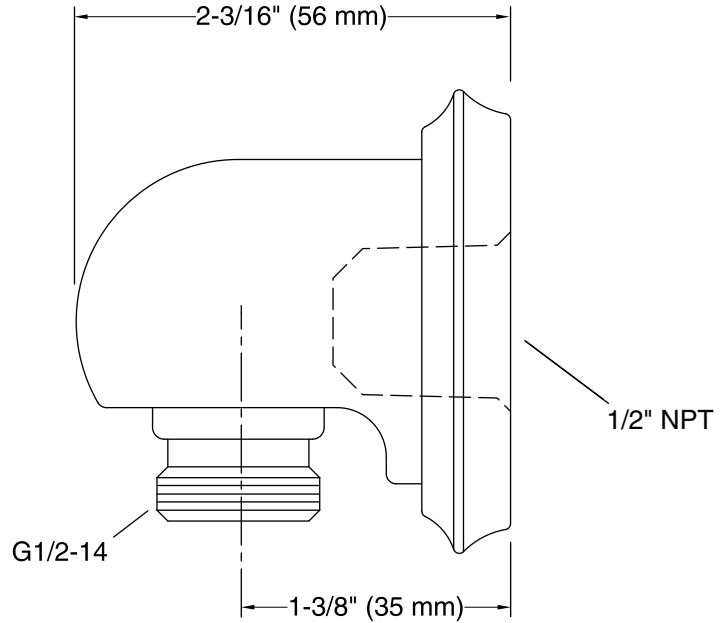

Material

- Brass construction.

Recommended Replacements

- This product is replaced by 22174.

Codes/Standards

None Applicable

KOHLER® Faucet Lifetime Limited Warranty

See website for detailed warranty information.

Technical Information

All product dimensions are nominal.

Drain included: No

Notes

Install this product according to the installation instructions.