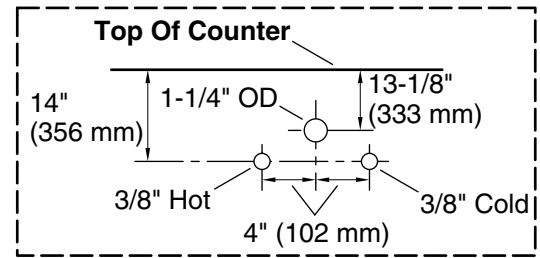

Features

- One full-extension 12¾" (325 mm) drawer with soft-close side-mount slides.
- Three-way adjustable soft-close door hinges with 100° opening capability for easy cabinet access.
- 18" (457 mm) cabinet interior provides ample storage space.
- Finish-matched cabinet interior offers generous clearance for plumbing.
- Quartz vanity top adds beauty and long-lasting durability.
- Customize your storage with optional accessories such as floor liners, drawer organizers, and perfectly sized containers (sold separately).
- Coordinates with K-33558 upgraded hardware finishes, K-25814 quartz backsplash, K-25819 quartz side splash and K-32813-SH1 upgraded legs (sold separately).

Color	Code	Description
	0	White
	1WT	Mohair Grey

Waste Pipe Location Information

Technical Information

All product dimensions are nominal.

Notes

Install this product in accordance with the installation instructions.