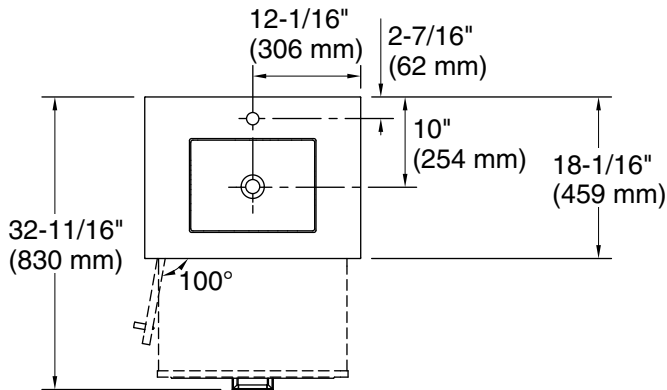

Features

- One full-extension 12¾" (325 mm) drawer with soft-close side-mount slides.
- Three-way adjustable soft-close door hinges with 100° opening capability for easy cabinet access.
- 18" (457 mm) cabinet interior provides ample storage space.
- Finish-matched cabinet interior offers generous clearance for plumbing.
- Quartz vanity top adds beauty and long-lasting durability.
- Customize your storage with optional accessories such as floor liners, drawer organizers, and perfectly sized containers (sold separately).
- Coordinates with K-33558 upgraded hardware finishes, K-25814 quartz backsplash, K-25819 quartz side splash and K-32813-SH1 upgraded legs (sold separately).

Color	Code	Description
	0	White
	1WT	Mohair Grey

Waste Pipe Location Information

Technical Information

All product dimensions are nominal.

Notes

Install this product in accordance with the installation instructions.