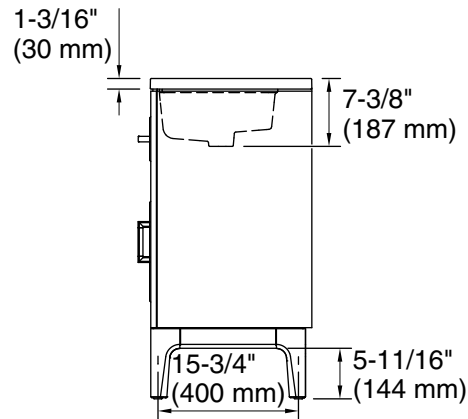

Features

- One full-extension 12¾" (325 mm) drawer with soft-close side-mount slides.
- Three-way adjustable soft-close door hinges with 100° opening capability for easy cabinet access.
- 18" (457 mm) cabinet interior provides ample storage space.
- Finish-matched cabinet interior offers generous clearance for plumbing.
- Quartz vanity top adds beauty and long-lasting durability.
- Customize your storage with optional accessories such as floor liners, drawer organizers, and perfectly sized containers (sold separately).
- Coordinates with K-33558 upgraded hardware finishes, K-25814 quartz backsplash, K-25819 quartz side splash and K-32813-SH1 upgraded legs (sold separately).

- K-25814 4" x 24" quartz backsplash
- K-32813-SH1 24" vanity legs
- K-33556-ASB 70" x 24" linen tower
- K-33557-ASB 28" x 24" wall cabinet
- K-33558 4½" cabinet pull
- K-29747 Protective floor liner for 24" cabinet
- K-33585 Drawer organizer set
- K-25819 4" x 17.25" quartz side splash

Color	Code	Description
	0	White
	1WT	Mohair Grey

Waste Pipe Location Information

Technical Information

All product dimensions are nominal.

Notes

Install this product in accordance with the installation instructions.