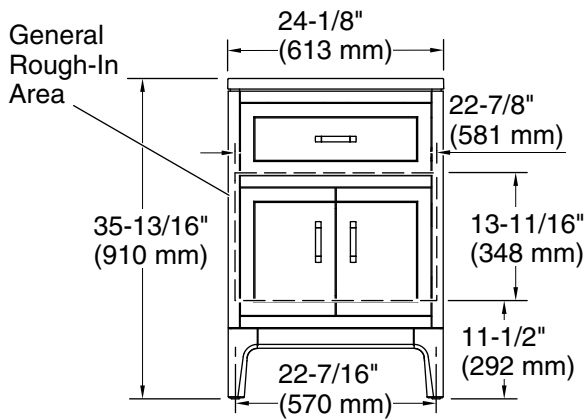

Features

- One full-extension 12¾" (325 mm) drawer with soft-close side-mount slides.
- Three-way adjustable soft-close door hinges with 100° opening capability for easy cabinet access.
- 18" (457 mm) cabinet interior provides ample storage space.
- Finish-matched cabinet interior offers generous clearance for plumbing.
- Quartz vanity top adds beauty and long-lasting durability.
- Customize your storage with optional accessories such as floor liners, drawer organizers, and perfectly sized containers (sold separately).
- Coordinates with K-33558 upgraded hardware finishes, K-25814 quartz backsplash, K-25819 quartz side splash and K-32813-SH1 upgraded legs (sold separately).

- K-25814 4" x 24" quartz backsplash
- K-32813-SH1 24" vanity legs
- K-33556-ASB 70" x 24" linen tower
- K-33557-ASB 28" x 24" wall cabinet
- K-33558 4½" cabinet pull
- K-29747 Protective floor liner for 24" cabinet
- K-33585 Drawer organizer set
- K-25819 4" x 17.25" quartz side splash

Color	Code	Description
	0	White
	1WT	Mohair Grey

Waste Pipe Location Information

Technical Information

All product dimensions are nominal.

Notes

Install this product in accordance with the installation instructions.