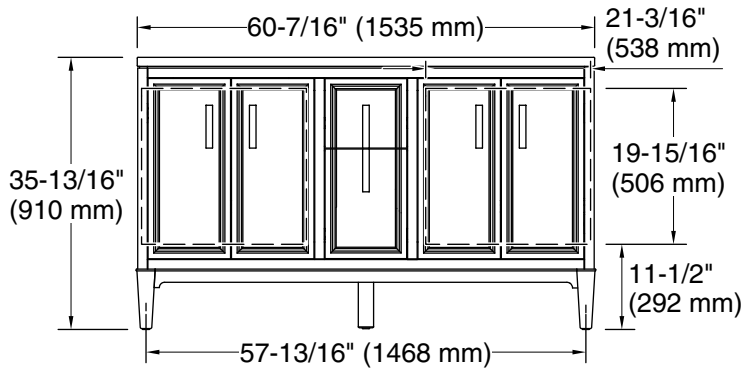

### Features

- Two full-extension 12-3/4" (325 mm) drawers with soft-close side-mount slides.
- Two 18" (457 mm) cabinet interior spaces provide ample storage.
- Three-way adjustable soft-close door hinges with 100° opening capability for easy cabinet access.
- Finish-matched cabinet interior offers generous clearance for plumbing.
- Quartz vanity top adds beauty and long-lasting durability.
- Customize your storage with optional accessories such as floor liners, drawer organizers, and perfectly sized containers (sold separately).
- Coordinates with K-33550 upgraded hardware finishes, K-25818 quartz backsplash, and K-25819 quartz side splash (sold separately).

**Technical Information**

All product dimensions are nominal.

**Notes**

Install this product according to the installation instructions.