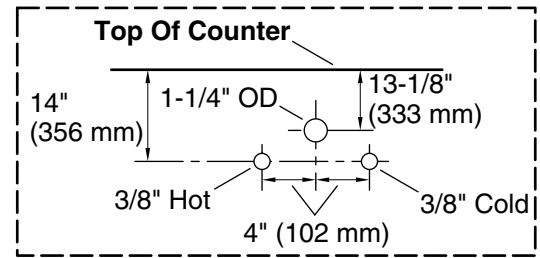

Southerk™
60" bathroom vanity set
K-33547-ASB

Waste Pipe Location Information