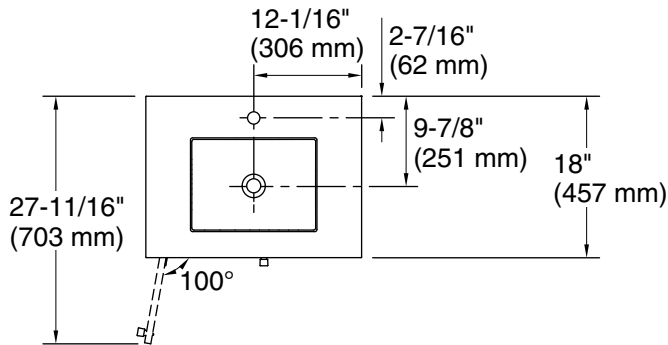

Color	Code	Description
-------	------	-------------

0

White

1WT

Mohair Grey

Waste Pipe Location Information

Technical Information

All product dimensions are nominal.