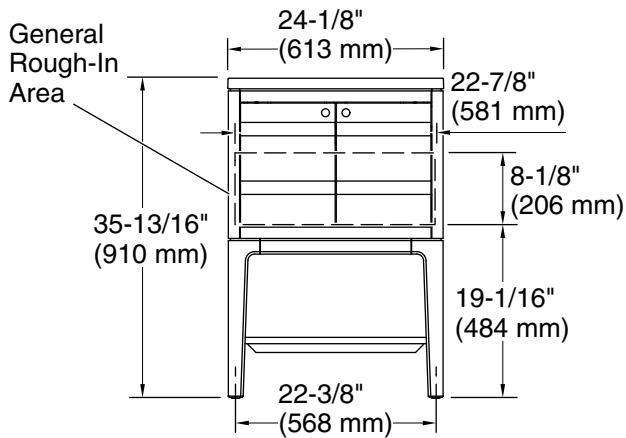

Features

- Three-way adjustable soft-close door hinges with 100° opening capability for easy cabinet access.
- 18" (457 mm) cabinet interior provides ample storage space.
- Finish-matched cabinet interior offers generous clearance for plumbing.
- Quartz vanity top adds beauty and long-lasting durability.
- Customize your storage with optional accessories such as floor liners, drawer organizers, and perfectly sized containers (sold separately).
- Coordinates with K-33529 upgraded hardware finishes, K-25814 quartz backsplash, and K-25819 quartz side splash (sold separately).

Color	Code	Description
-------	------	-------------

0

White

1WT

Mohair Grey

Waste Pipe Location Information

Technical Information

All product dimensions are nominal.