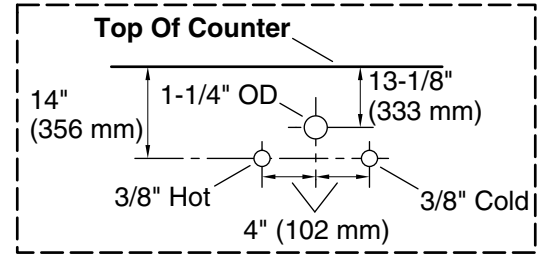

Color	Code	Description
-------	------	-------------

0

White

1WT

Mohair Grey

Waste Pipe Location Information

Technical Information

All product dimensions are nominal.