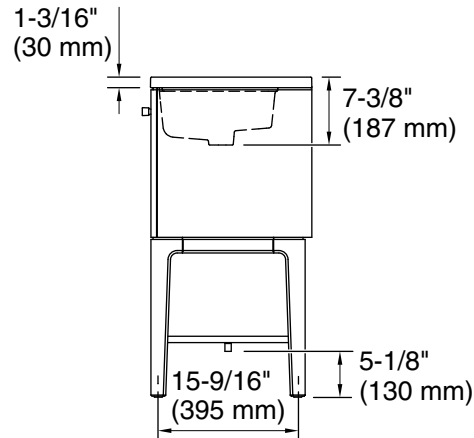

Features

- Three-way adjustable soft-close door hinges with 100° opening capability for easy cabinet access.
- 18" (457 mm) cabinet interior provides ample storage space.
- Finish-matched cabinet interior offers generous clearance for plumbing.
- Quartz vanity top adds beauty and long-lasting durability.
- Customize your storage with optional accessories such as floor liners, drawer organizers, and perfectly sized containers (sold separately).
- Coordinates with K-33529 upgraded hardware finishes, K-25814 quartz backsplash, and K-25819 quartz side splash (sold separately).

Color	Code	Description
-------	------	-------------

0

White

1WT

Mohair Grey

Waste Pipe Location Information

Technical Information

All product dimensions are nominal.