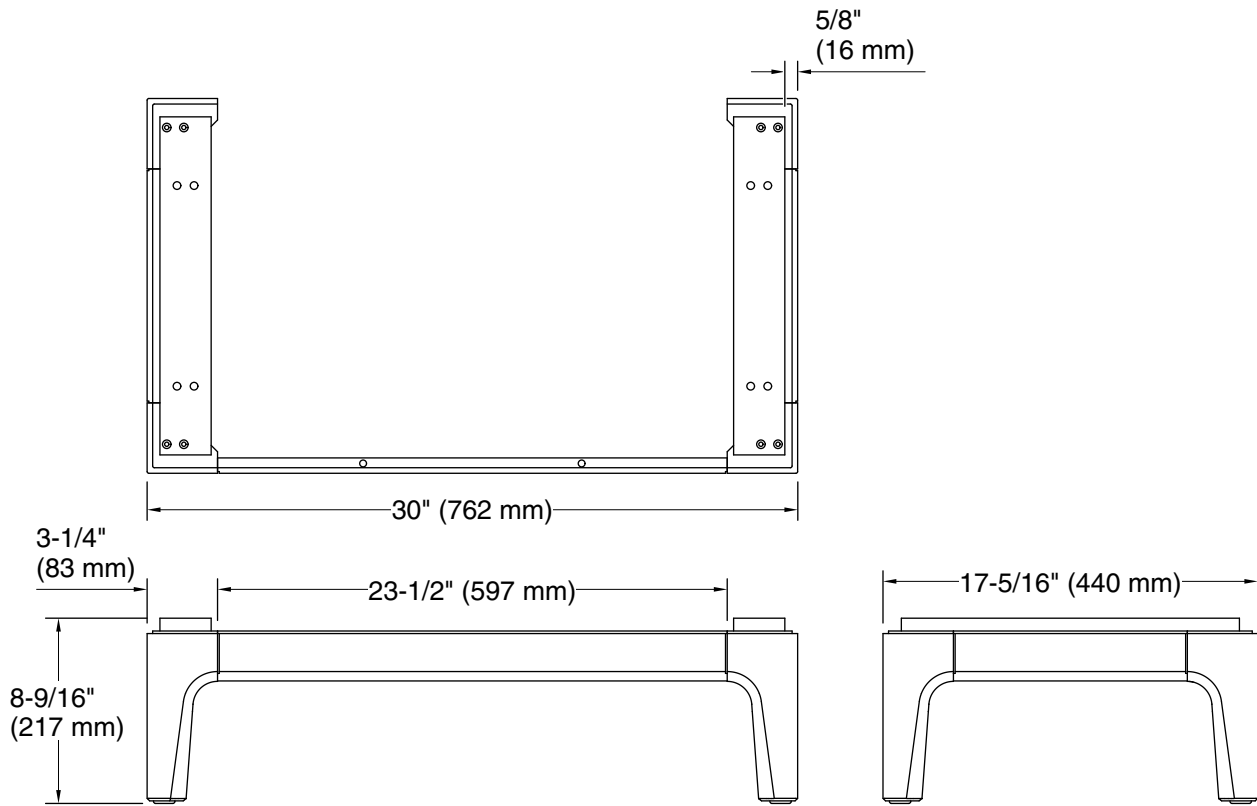

Features

- Stained-wood legs offer the polished look of furniture in the bathroom.
- For use with Seer 30" K-33552 vanity set.

Material

- Solid wood and moisture-resistant MDF.
- The nature of wood grain can cause variations in stain depth. Our expert craftspeople hand-apply the stain to blend these variations.

Technical Information

All product dimensions are nominal.

Material: Wood, MDF