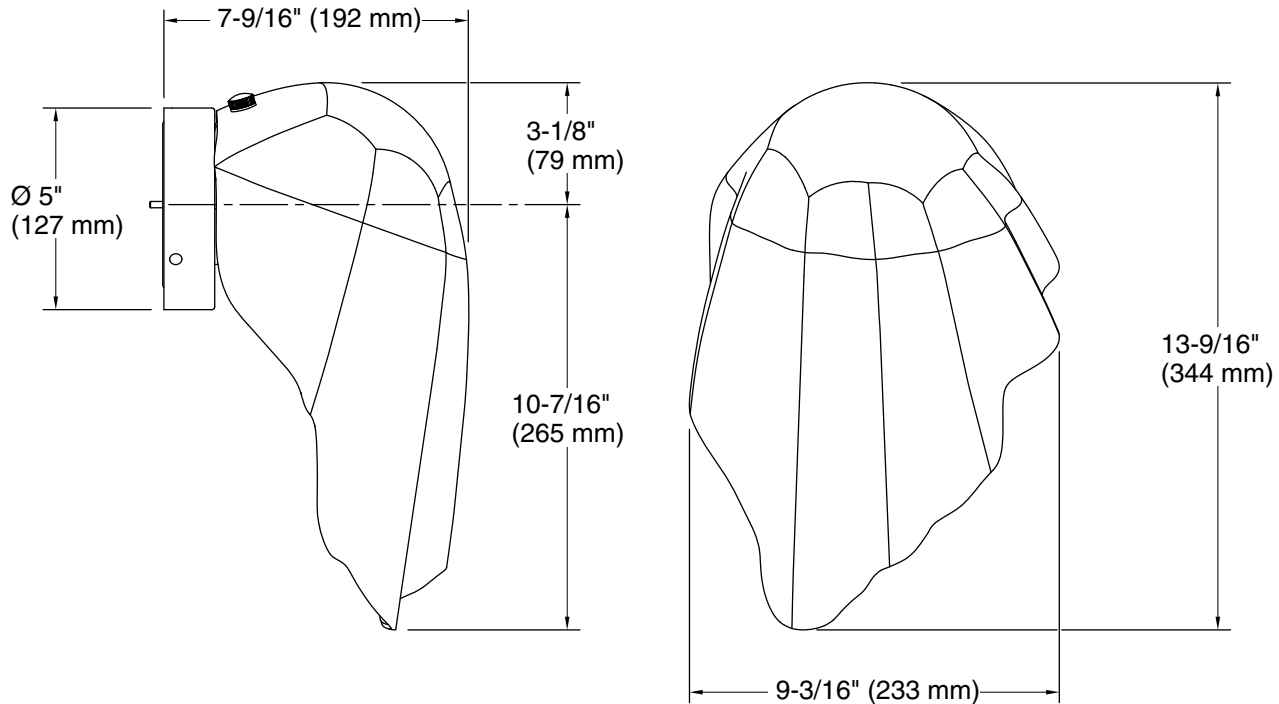

Color	Code	Description
	BNL	Brushed Nickel

Required Electrical Service

One circuit required.

Lights: 120 V, 1 A, 60 Hz

Technical Information

All product dimensions are nominal.

Material: Steel, Glass

Number of Lights: 1