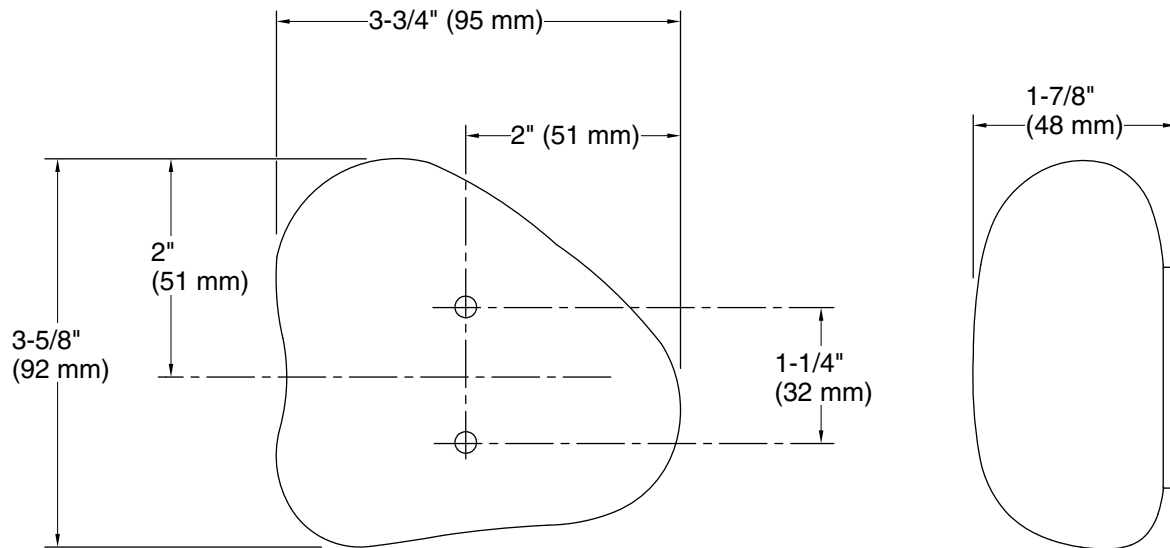

	0L	Clear
---	----	-------

Technical Information

All product dimensions are nominal.

Material: Brass, Glass

Notes

Install this product according to the installation guide.