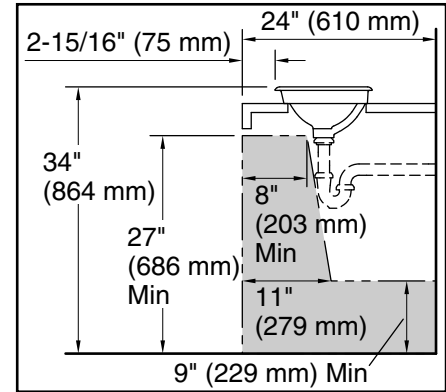

Technical Information

All product dimensions are nominal.

- Basin configuration: Single Bowl
- Bowl area (Only):
  - Length: 22-1/8" (562 mm)
  - Width: 14-5/16" (363 mm)
  - Bowl depth: 5-9/16" (142 mm)
- With overflow: Yes
- Drain hole: 1-3/4" (45 mm)
- Template: Above-counter, 1507716-7, required, not included

Notes

- Install this product according to the installation instructions.
- ADA compliant when installed to the specific requirements of these regulations.