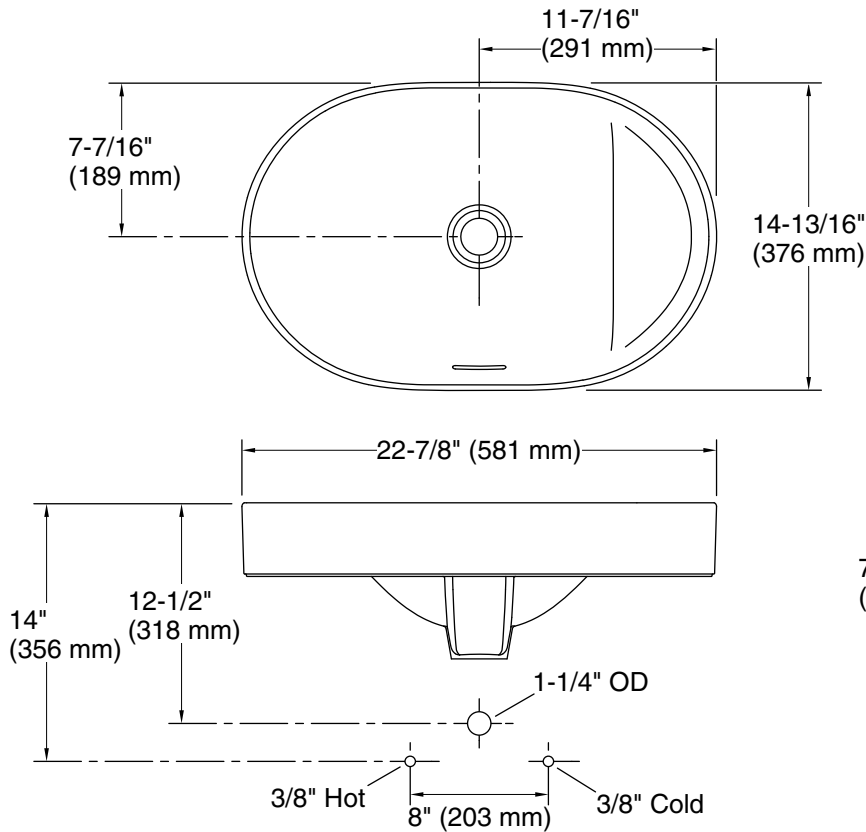

Technical Information

All product dimensions are nominal.

- Basin configuration: Single Bowl
- Bowl area (Only):
  - Length: 22-1/8" (562 mm)
  - Width: 14-5/16" (363 mm)
  - Bowl depth: 5-9/16" (142 mm)
- With overflow: Yes
- Drain hole: 1-3/4" (45 mm)
- Template: Above-counter, 1507716-7, required, not included

Notes

- Install this product according to the installation instructions.
- ADA compliant when installed to the specific requirements of these regulations.