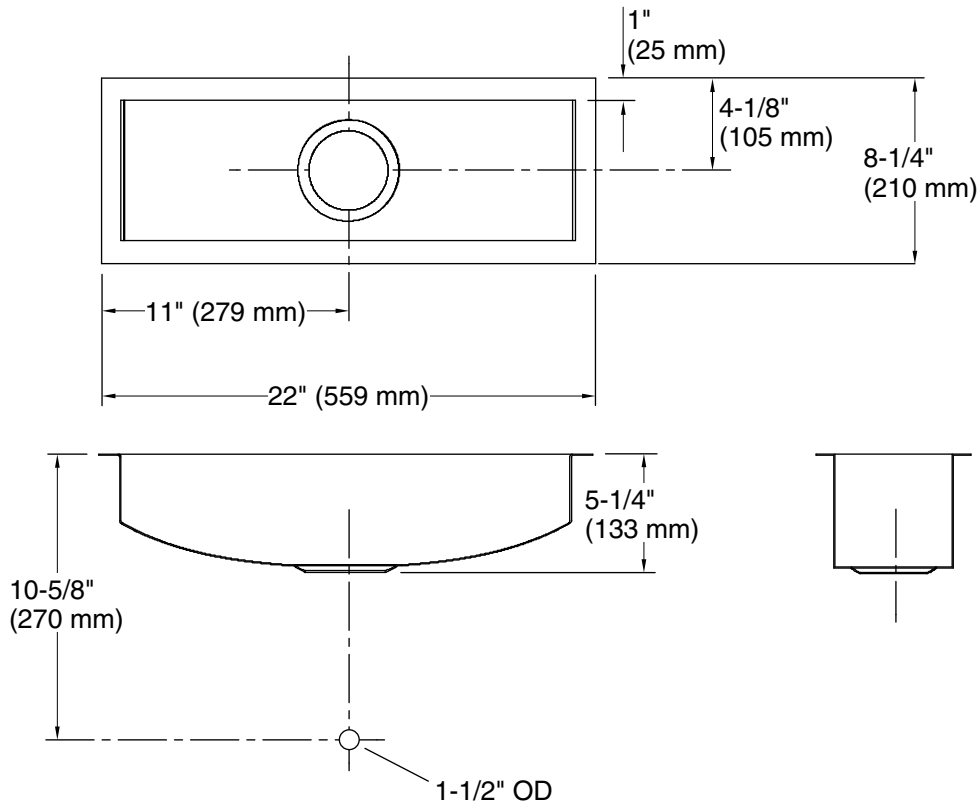

Technical Information

All product dimensions are nominal.

Bowl configuration: Single

Installation: Under-mount

Min. base cabinet width: 24" (610 mm)

Bowl area (Only): Length: 20" (508 mm)
Width: 6-1/4" (159 mm)
Water depth: 4-7/8" (124 mm)

Drain hole: 3-5/8" (92 mm)

Template: 1022026-7, required, included

Notes

Install this product according to the installation instructions.

ADA compliant when installed to the specific requirements of these regulations.