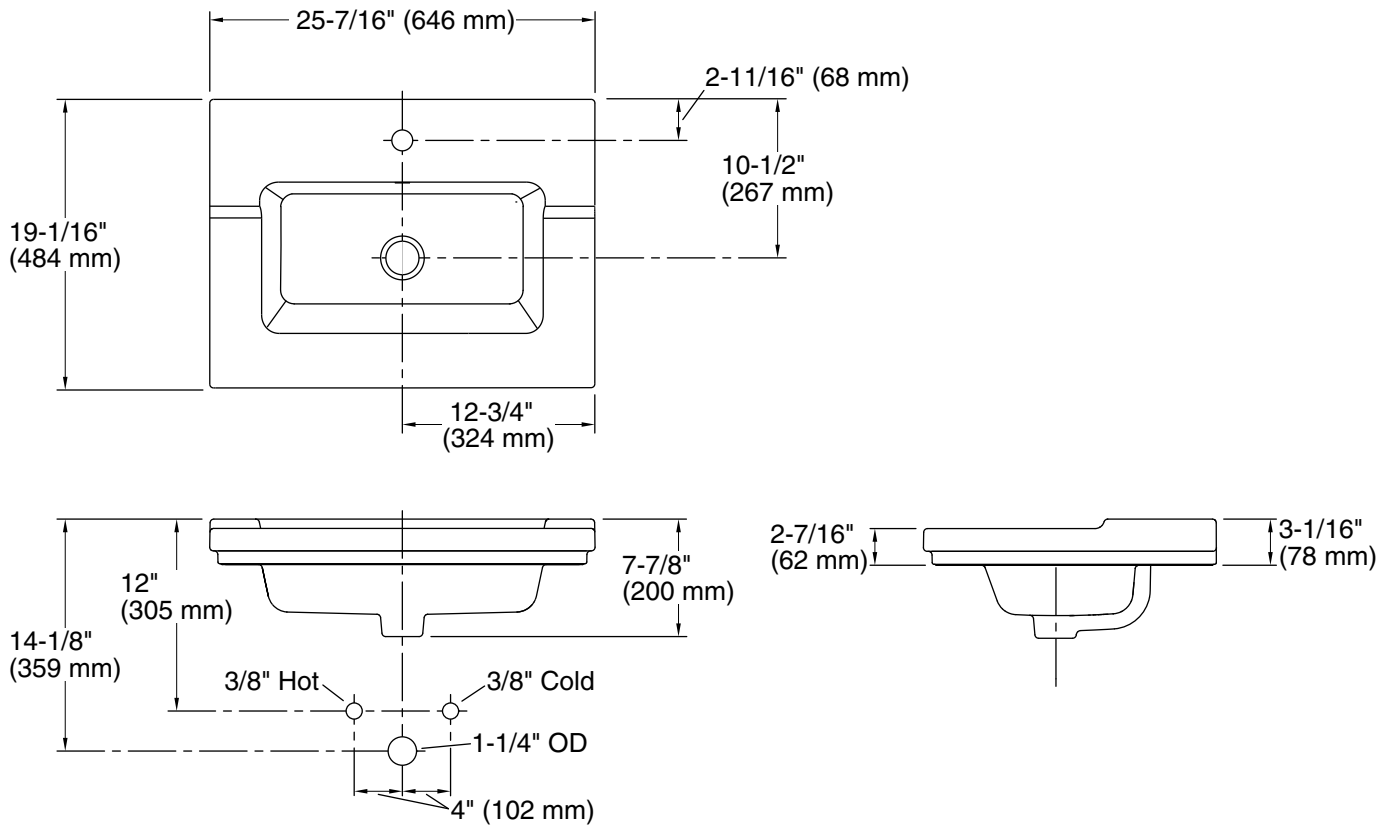

**Tresham®**  
Vanity-top Bathroom Sink  
**K-2979-1**

**Features**

- Single faucet hole
- Rectangular basin
- Overflow drain

**Material**

- Vitreous china

**Installation**

- Vanity top

**Recommended Products/Accessories**

## Technical Information

All product dimensions are nominal.

Basin configuration:	Single Bowl
Bowl area (Only):	Length: 19-1/16" (484 mm) Width: 10-1/2" (267 mm) Water depth: 5-1/4" (133 mm)
Number of deck holes:	1
Faucet hole(s):	1-3/8" (35 mm)
Drain hole:	1-3/4" (44 mm)
Template:	1162722-7, required, included

When installing a pop-up drain to this bathroom sink, it may be necessary to bend the drain linkage to allow proper reach to the faucet lift rod.

**NOTE:** This bathroom sink is also designed for installation to the K-2604 vanity or with any other 24" (610 mm) x 18" (457 mm) vanity.