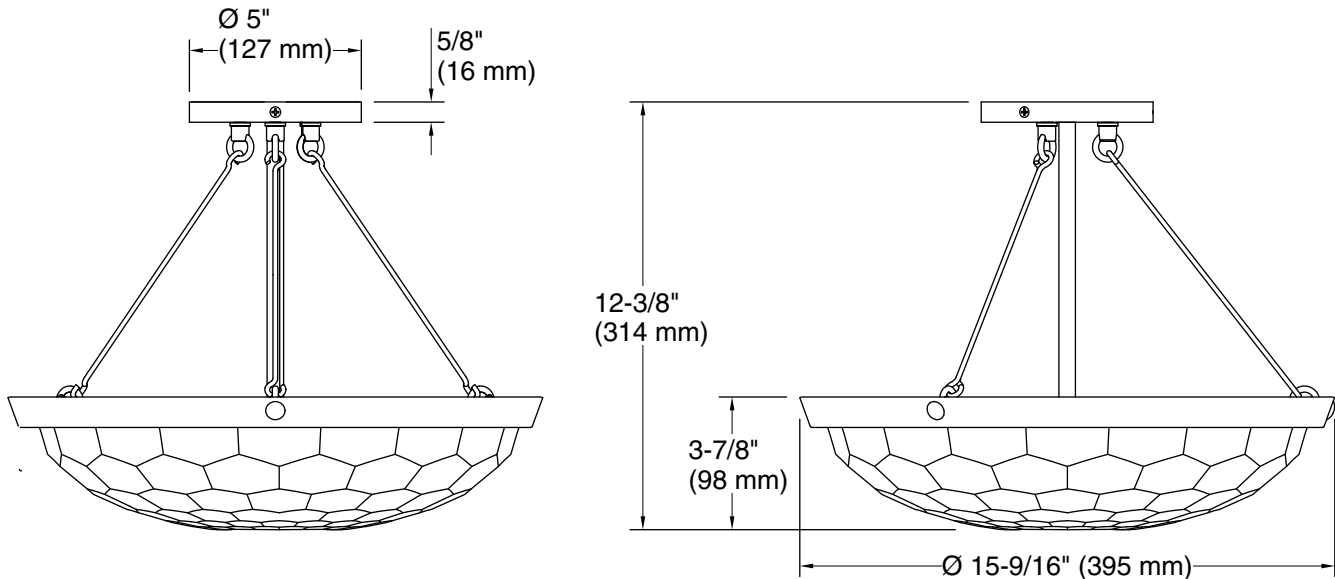

Required Electrical Service

One dedicated circuit required.

Lights: 120 V, 12 A, 60 Hz

Technical Information

All product dimensions are nominal.

Material: Steel, Aluminum, Zinc, Glass

Number of Lights: 3

Lighting Type: Socket-based

Socket Type: E-12 Candelabra

Number of Shades: 1

Shade Type: Glass - clear

Electrical component rating: Socket Rating: 60 Hz, 60 W