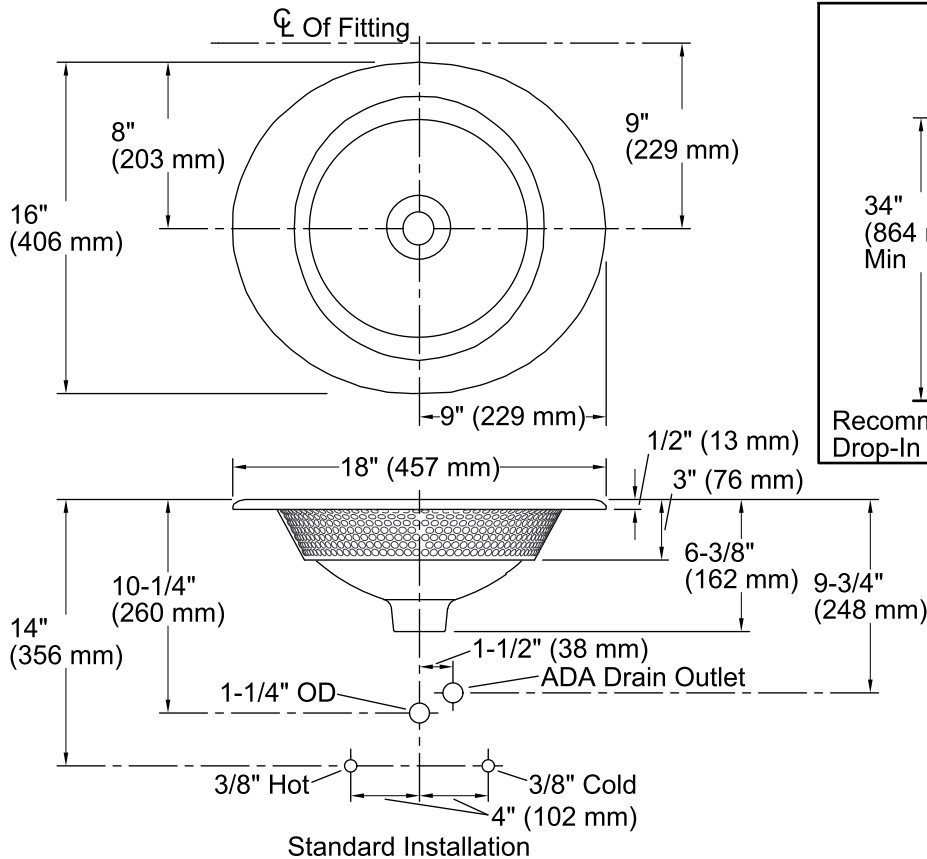

Features

- Oval basin.
- Iron Black painted textured pattern on underside.
- No faucet holes; requires wall- or counter-mount faucet.

Material

- KOHLER® enameled cast iron.

Installation

- Vessel or wall-mount.
- Requires K-9655 Vessel bracket for wall-mount installation.

Color tiles intended for reference only.

Color	Code	Description
	0	White
	96	Biscuit
	33	Mexican Sand™
	R1	Roussillon™ Red
	30	Iron Cobalt

Technical Information

All product dimensions are nominal.

Bowl configuration:	Single
Installation:	Drop-in
Bowl area (Only):	Length: 13" (330 mm) Width: 12" (305 mm) Water depth: 4-3/8" (111 mm)
Drain hole:	1-3/4" (44 mm)
Template:	115887-7, required, included

Notes

Install this product according to the installation instructions.

Product does not have overflow.

Spout must be a minimum of 5" (127 mm) long for adequate clearance into the bathroom sink when installed with the centerline as shown.