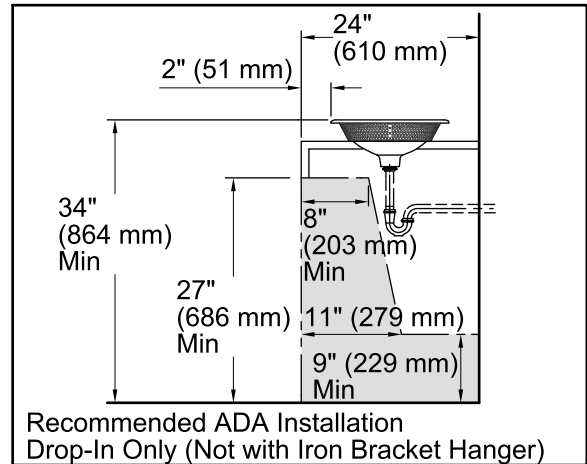

Features

- Oval basin.
- Iron Black painted textured pattern on underside.
- No faucet holes; requires wall- or counter-mount faucet.

Material

- KOHLER® enameled cast iron.

Installation

- Vessel or wall-mount.
- Requires K-9655 Vessel bracket for wall-mount installation.

Color tiles intended for reference only.

Color	Code	Description
	0	White
	96	Biscuit
	33	Mexican Sand™
	R1	Roussillon™ Red
	30	Iron Cobalt

Technical Information

All product dimensions are nominal.

Bowl configuration:	Single
Installation:	Drop-in
Bowl area (Only):	Length: 13" (330 mm) Width: 12" (305 mm) Water depth: 4-3/8" (111 mm)
Drain hole:	1-3/4" (44 mm)
Template:	115887-7, required, included

Notes

Install this product according to the installation instructions.

Product does not have overflow.

Spout must be a minimum of 5" (127 mm) long for adequate clearance into the bathroom sink when installed with the centerline as shown.