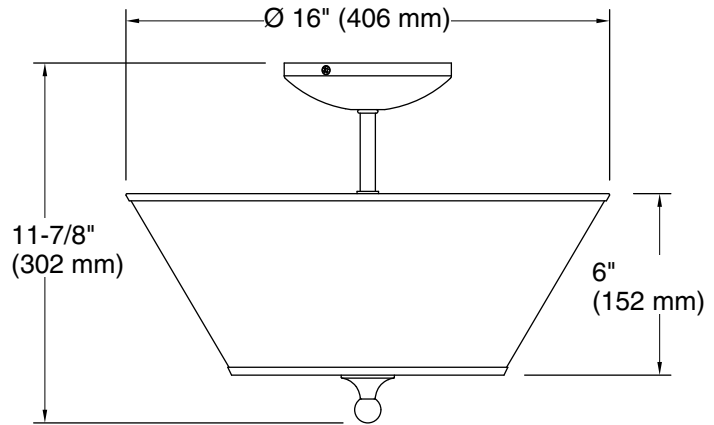

Required Electrical Service

One dedicated circuit required.

Lights: 120 V, 1.666 A, 60 Hz

Technical Information

All product dimensions are nominal.

Material: Steel

Number of Lights: 2

Lighting Type: Socket-based

Socket Type: E-26 Medium

Number of Shades: 1

Shade Type: Fabric

Hanging Type: Non-hanging

Electrical component Socket Rating: 60 Hz, 100 W
rating: