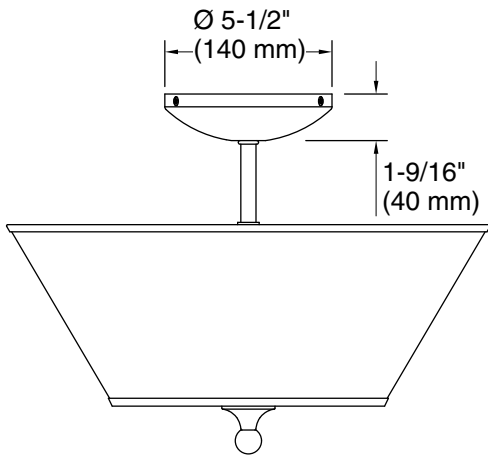

Required Electrical Service

One dedicated circuit required.

Lights: 120 V, 1.666 A, 60 Hz

Technical Information

All product dimensions are nominal.

Material: Steel

Number of Lights: 2

Lighting Type: Socket-based

Socket Type: E-26 Medium

Number of Shades: 1

Shade Type: Fabric

Hanging Type: Non-hanging

Electrical component Socket Rating: 60 Hz, 100 W
rating: