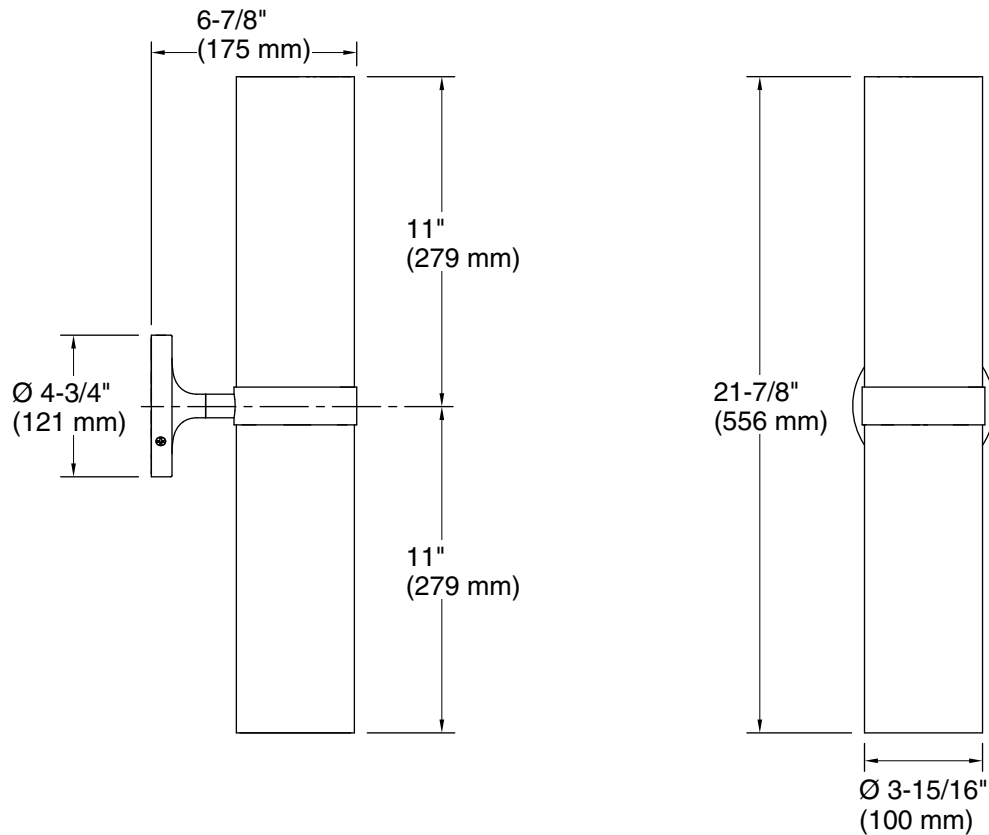

Required Electrical Service

One circuit required.

120 V, 60 Hz

Technical Information

All product dimensions are nominal.

Installation Type: Wall-mount
Material: Steel, Glass
Number of Lights: 2
Lighting Type: Socket-based
Socket Type: E-26 Medium
Number of Shades: 2
Shade Type: Glass - clear