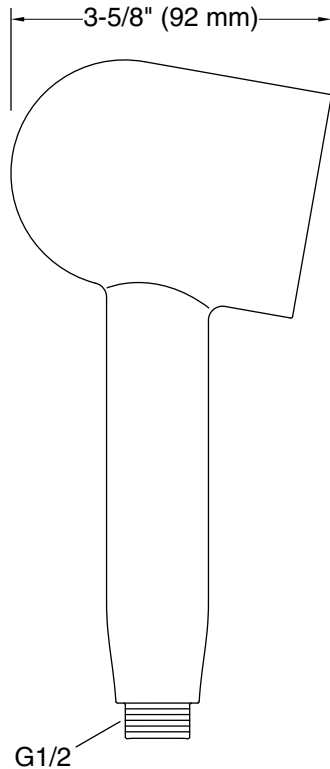

Technical Information

All product dimensions are nominal.

Handshower:

Rated maximum flow: 2.5 gal/min (9.5 l/min)

Notes

For use with automatic compensating valves rated at 1.5 gal/min (5.7 l/min) or less.