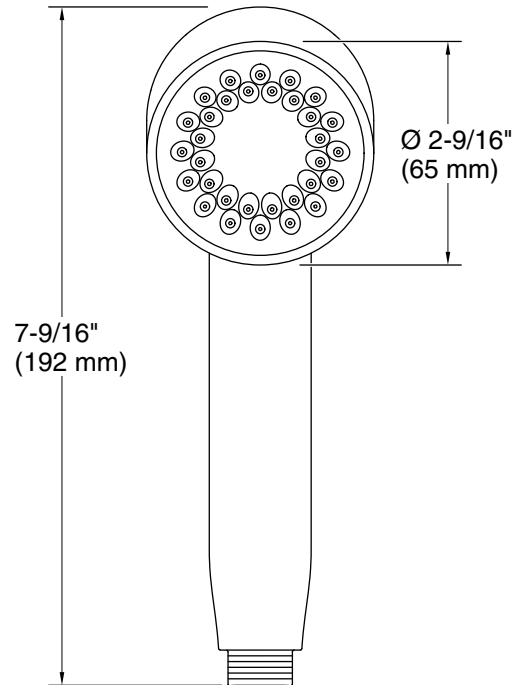

Features

- Single-function handshower delivers a full, consistent spray, regardless of water pressure
- Infinity provides three spray experiences in one: strong-rinsing (top), massaging (middle), and broad coverage (lower)
- MasterClean™ sprayface features an easy-to-clean surface that withstands mineral buildup and maximizes spray performance
- Optimized sprayface for maximum performance
- 2.5 gpm (9.5 lpm) maximum flow rate at 45 psi (3.1 bar)
- Requires shower hose (sold separately)

Recommended Products/Accessories

- K-9514 60" Shower Hose
- K-8593 72" Shower Hose
- K-26309 Wall-mount handshower holder
- K-26310 Wall-mount handshower holder with supply elbow and check valve
- K-26312 32-1/8" slidebar
- K-26313 40" slidebar
- K-26314 32" deluxe slidebar with integrated water supply
- K-23723 Faucet cleaner

Technical Information

All product dimensions are nominal.

Handshower:

Rated maximum flow: 2.5 gal/min (9.5 l/min)

Notes

For use with automatic compensating valves rated at 1.5 gal/min (5.7 l/min) or less.