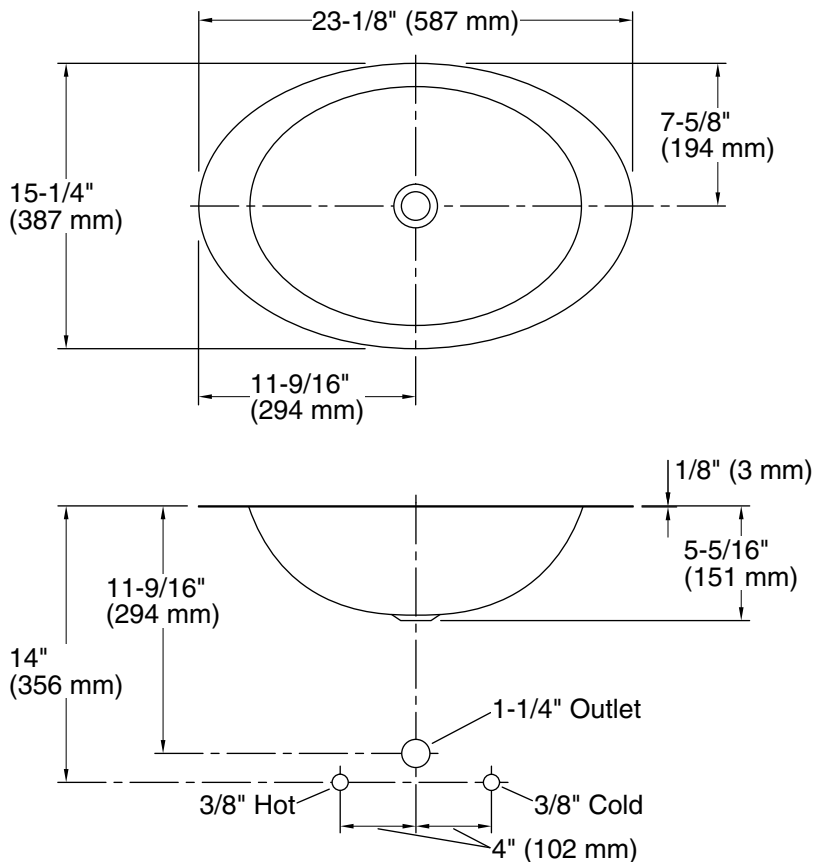

#### Features

- Exterior dimensions: 23-1/4"L x 15-1/4"W.
- Interior dimensions: 18"L x 13"W.

#### Included Components

Additional Components:  
1 1/2" (38mm) top stud  
drain gasket  
tube

ADA

### Technical Information

All product dimensions are nominal.

Bowl configuration:	Single
Installation:	Under-mount
Bowl area (Only):	Length: 18" (457 mm) Width: 13" (330 mm) Water depth: 5-7/8" (149 mm)
Drain hole:	5/8" (16 mm)
Template:	1006417-7, required, included

### Notes

Install this product according to the installation instructions.

Minimum faucet spout reach of 5" (127 mm) is required. Review bathroom sink and faucet rough-in dimensions carefully to ensure the spout will reach over the rim into the basin.