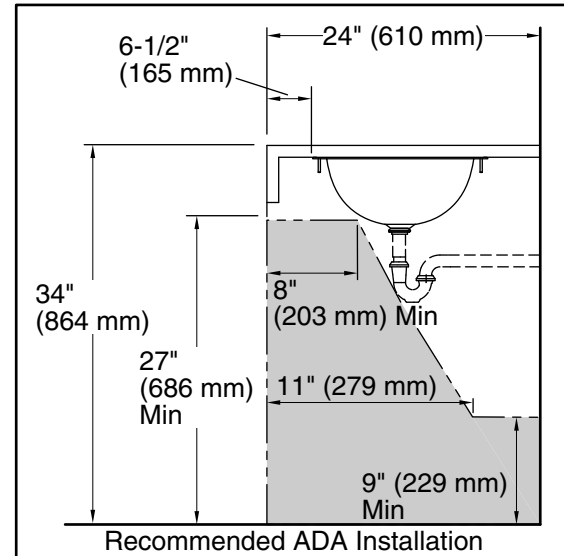

#### Features

- Exterior dimensions: 23-1/4"L x 15-1/4"W.
- Interior dimensions: 18"L x 13"W.

#### Included Components

Additional Components:  
1 1/2" (38mm) top stud  
drain gasket  
tube

ADA

### Technical Information

All product dimensions are nominal.

Bowl configuration:	Single
Installation:	Under-mount
Bowl area (Only):	Length: 18" (457 mm) Width: 13" (330 mm) Water depth: 5-7/8" (149 mm)
Drain hole:	5/8" (16 mm)
Template:	1006417-7, required, included

### Notes

Install this product according to the installation instructions.

Minimum faucet spout reach of 5" (127 mm) is required. Review bathroom sink and faucet rough-in dimensions carefully to ensure the spout will reach over the rim into the basin.