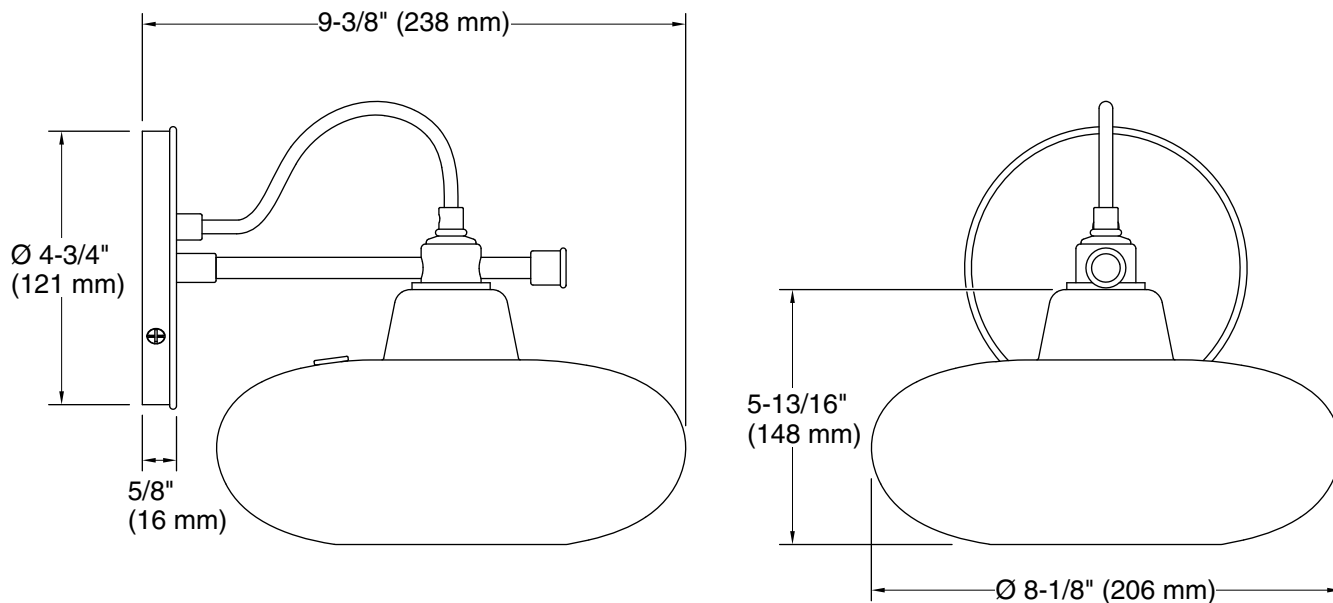

Required Electrical Service

One circuit required.

Lights: 120 V, 60 Hz

Technical Information

All product dimensions are nominal.

Material: Steel

Number of Lights: 1

Lighting Type: Socket-based

Socket Type: E-12 Candelabra

Number of Shades: 1

Shade Type: Glass - clear

Electrical component rating: Socket Rating: 60 Hz, 60 W