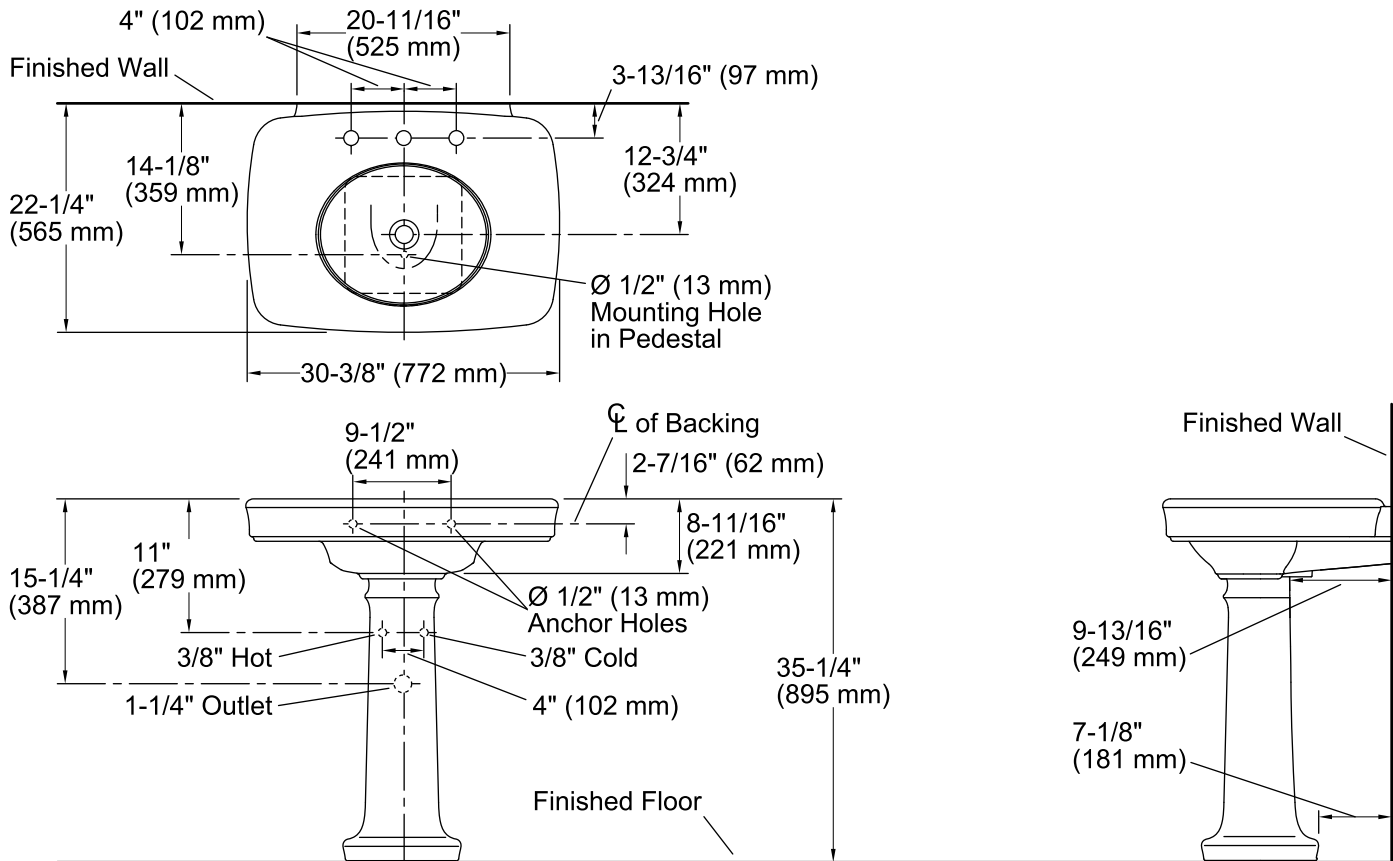

Features

- 8-inch center faucet holes.
- Elegant oval basin.
- Overflow drain.
- Combination consists of the K-2348-8 basin and the K-2346 pedestal.
- Coordinates with other products in the Bancroft collection.

Material

- Vitreous china.

Installation

- Pedestal

Recommended Products/Accessories

- K-7605-P Angle Supply with Stop (pair)
- K-8998 P-Trap

Included Components

Product consists of:

- K-2348-8 Pedestal Bathroom Sink Basin
- K-2346 Bathroom Sink Pedestal

Additional Components:

- Pedestal accessory pack
- rubber pads

Codes/Standards

ASME A112.19.2/CSA B45.1

KOHLER® One-Year Limited Warranty

Technical Information

All product dimensions are nominal.

Bowl configuration:	Single
Installation:	Pedestal
Bowl area (Only):	Length: 17-1/8" (435 mm) Width: 13-15/16" (354 mm) Water depth: 5" (127 mm)
Number of deck holes:	3
Faucet hole spacing:	8" (203 mm)
Faucet hole(s):	1-3/8" (35 mm)
Drain hole:	1-3/8" (35 mm)