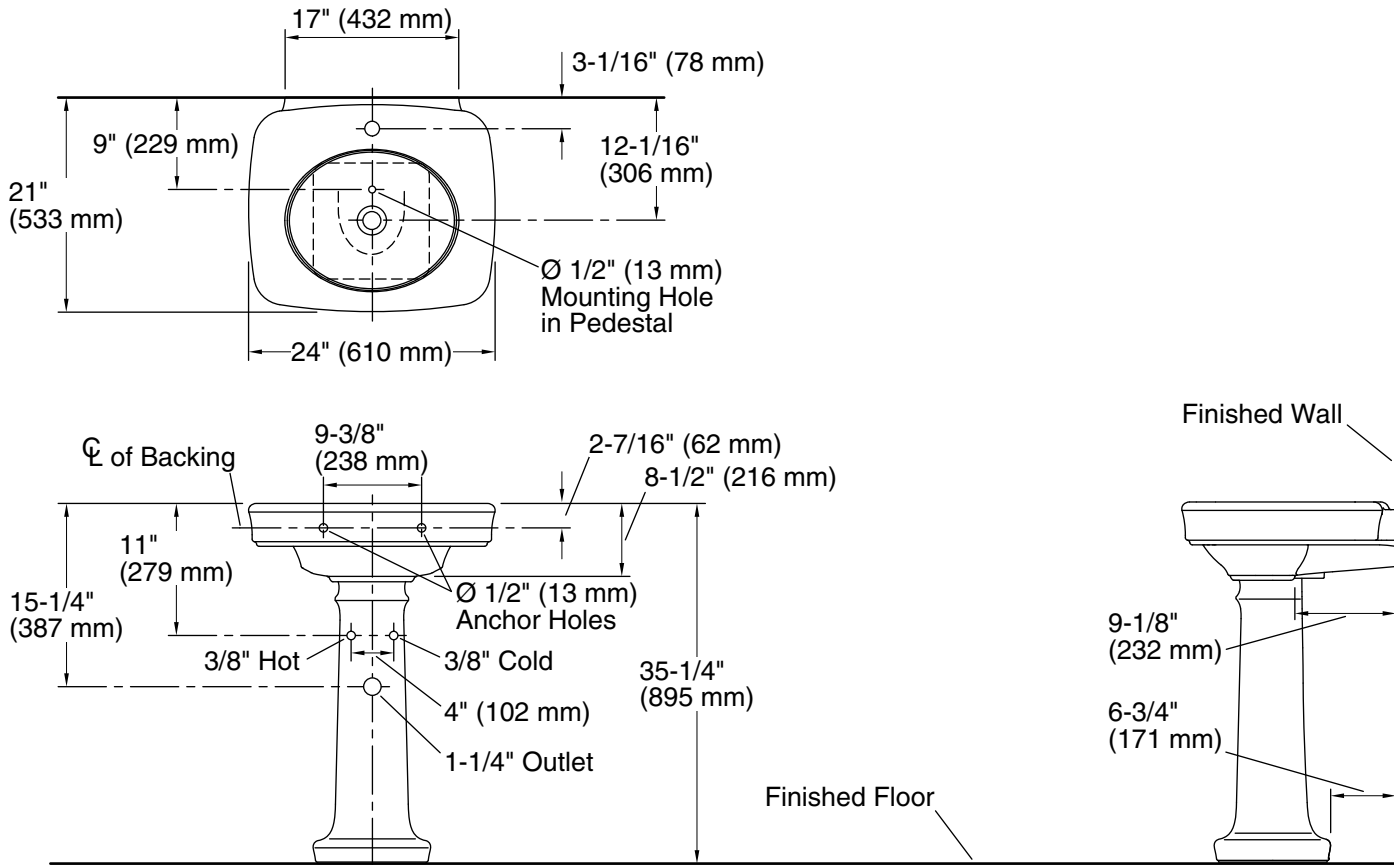

**Bancroft®**  
Pedestal Bathroom Sink  
**K-2338-1**

**Features**

- Single faucet hole.
- Elegant oval basin.
- Combination consists of the K-2340-1 basin and the K-2346 pedestal.
- Coordinates with other products in the Bancroft collection.

## Technical Information

All product dimensions are nominal.

Bowl configuration:	Single
Installation:	Pedestal
Bowl area (Only):	Length: 17-1/8" (435 mm) Width: 13-15/16" (354 mm) Water depth: 5" (127 mm)
Number of deck holes:	1
Faucet hole(s):	1-3/8" (35 mm)
Drain hole:	1-3/4" (44 mm)